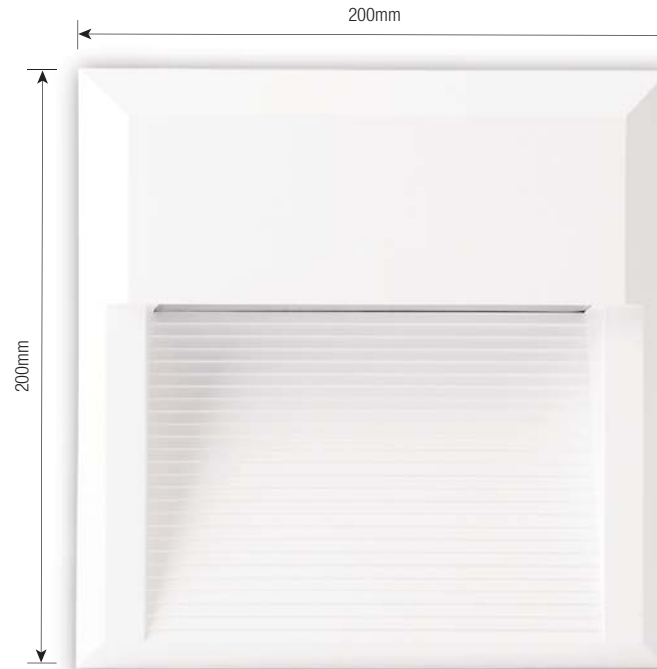

# MAXI WASHERS

LHT0981 - Anthracite

LHT0980 - White

500 LUMENS

IP55  
RATING

4000K  
COOL WHITE

IK09  
VANDAL RESISTANT

Easy surface mount install

Provides glare free downward light

Excellent low level pathway and entrance solution

**3** YEAR  
WARRANTY