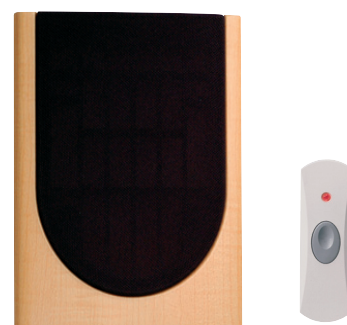

WALL MOUNTED CHIMES - WIRELESS

DECOR CHIME KITS

Model No.	Description	Tunes	Order Code
D500	Symphony Decor	7	CHM0118
D501	Sonata Decor	6	CHM0119

- Elegant, modern design.
- CD quality sound with variable volume control and choice of chime tunes.
- Operating range up to 200m.
- Comes with self learning push, to avoid interference with neighbours chimes.
- 3 year product warranty (excludes battery).
- "Second door" push buttons available on page 217

D500 Symphony

D501 Sonata

TECHNICAL DATA

Decor Chimes	Colour	Batteries	Sound Level dB@1m*	Push Button Rating
D500 - Symphony	Beech/Silver	Chime: 4 x (C) (not included) Push: 1 x CR2032 Lithium (included)	78/80	IP54
D501 - Sonata	Beech/Charcoal	Chime: 3 x (C) (not included) Push: 1 x CR2032 Lithium (included)	78/80	