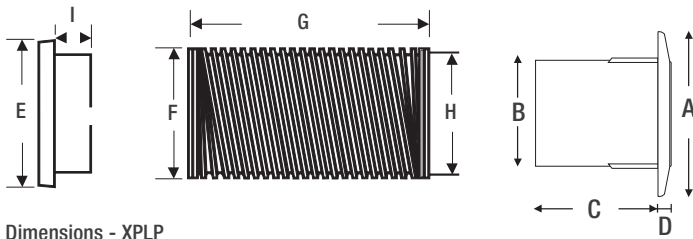

GENERAL INFORMATION

Model	Fan Cut-Out Size	Exterior Grille	Duct Type	Duct Length
XPLP125	140mm	White Gravity Shutter	Aluminium Semi-Rigid	375mm
XPLP150	173mm	White Gravity Shutter	Aluminium Semi-Rigid	375mm

Please note: Fan cut out size is a nominal diameter.

DIMENSION INFORMATION (MM)

Model	A	B	C	D	E	F	G	H	I
XPLP125	161	118	128	10	160	125	375	123	30
XPLP150	191	150	132	10	174	150	375	148	30

TECHNICAL SPECIFICATION & PERFORMANCE DATA

Model	XPLP125	XPLP150
Power	220 - 240V (LV models 12V)	220 - 240V (LV models 12V)
Fan Performance	36 l/s, 130m³/hr	101 l/s, 364m³/hr
Fan Wattage	20W	25W
Maximum Pressure	35 Pa	60 Pa
Fan Speed	2000 RPM	2400 RPM
Sound Level	41 dB(A)	40 dB(A)
Max. Operating Temp	50°C	50°C
IP Rating	IPX4	IPX4