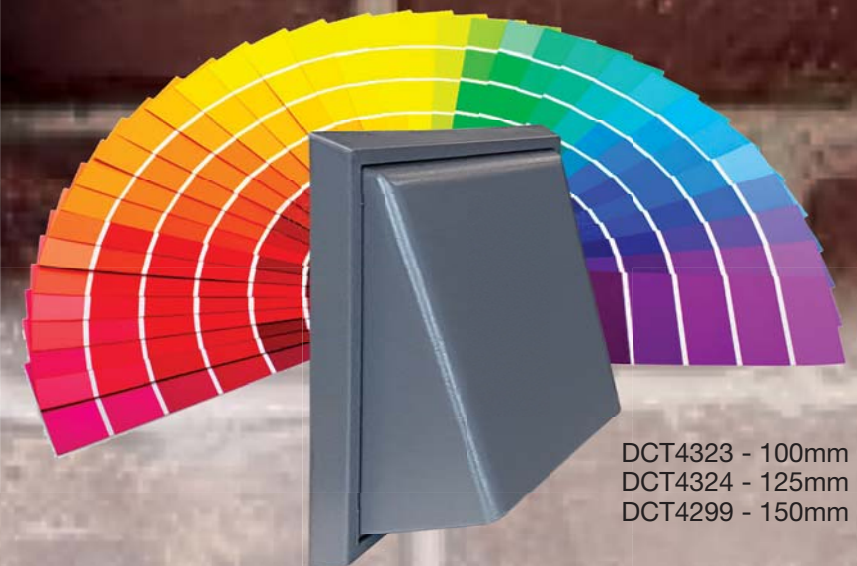

**Colour
your
World**

Pre-primed Exterior Weatherproof Cowls

Pre-primed and ready to go.
Match or contrast cowl colours
with exterior walls for the right
design fit everytime.

Purchase your own paint*
and simply apply on-site.

DCT4323 - 100mm
DCT4324 - 125mm
DCT4299 - 150mm

MANROSE[®]
DESIGNER SERIES

* See Manrose website www.manrose.co.nz
for finishing paint specification