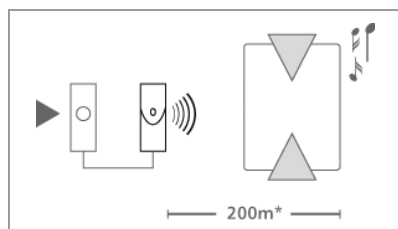

ACCESSORIES

FOR WIRELESS CHIMES - PUSH BUTTONS

Model No.	Description	Colour	Order Code
D512	Alto	White	CHM0123
D513	Alto	Charcoal	CHM0124
D511	Presto	Chrome	CHM0122
D510	Allegro	Brass	CHM0121
D515	Landscape	Clear	CHM0125

- Contemporary & traditional designs.
- Compatible with the EVO and Decor chime range.
- LED confidence light.
- Bell push weather resistant to IP54.

TECHNICAL DATA

Wireless - Push Buttons	Colour	Dimensions	Batteries
D510 - Allegro	Brass	90 x 28 x 20mm	1 x CR2032 Lithium (included)
D511 - Presto	Chrome	90 x 28 x 20mm	1 x CR2032 Lithium (included)
D512 - Alto	White	82 x 28 x 16mm	1 x CR2032 Lithium (included)
D513 - Alto	Charcoal	82 x 28 x 16mm	1 x CR2032 Lithium (included)
D515 - Landscape	White	108 x 164 x 24mm	1 x CR2032 Lithium (included)

ACCESSORIES FOR WIRELESS CHIMES

EXTENDER/CONVERTER

Model No.	Description	Colour	Order Code
D471	EVO/Decor Extender/Converter	White	CHM0140

- Enables you to adapt your wired bell push for use with any EVO or Decor wireless chime (figure 1).
- Or use with an existing wired chime giving you the option of an additional wireless chime (figure 2).
- Works with unlit bell pushes and illuminated bell pushes in transformer powered situations.

▶ Figure 1