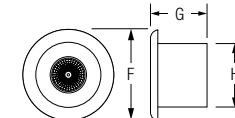

Diffuser

Technical

Model	EL150	EL125	EL100
Supply	220-240V AC, 50Hz		
LED	12V 50W		
Total Wattage	21W	23W	23W
Sound Level	38 dB(A)	41 dB(A)	45 dB(A)
Max. Operating Temp	45°C	40°C	40°C
IP Rating	IP44	IPX4	IPX4
Duct	5m Flexible PVC	4m Flexible PVC	3m Flexible PVC