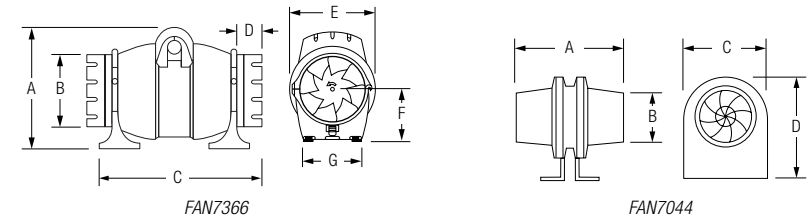

### Fascia Selections

Adapter Plate <i>supplied with kits above</i>	Round				Square			
	White	Black	LED White	LED Black	White	Black	LED White	LED Black
								
DCT4500	DCT4702	DCT4503	DCT4706	DCT4507	DCT4504	DCT4505	DCT4508	DCT4509

### Dimensions (mm)

Model	A	B	C	D	E	F	G
<b>FAN7366</b>	209	147	360	55	195	130	115
<b>FAN7044</b>	200	143	170	185	-	-	-
<b>Adapter Plate</b>	75	265	-	-	-	-	-
<b>Ceiling Plenum</b>	196-167 (adjustable)		265	190	103	-	-
<b>Round Fascia</b>	272	-	-	-	-	-	-
<b>Square Fascia</b>	272	272	-	-	-	-	-