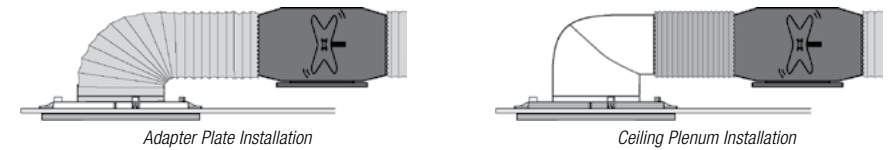

Note: Installed system performance is always influenced by duct length and layout

Switching Options

Standard Remote switch (not supplied).

Fascia Selections

Adapter Plate <i>supplied with kits above</i>	Round				Square			
	White	Black	LED White	LED Black	White	Black	LED White	LED Black
DCT4500	DCT4702	DCT4503	DCT4706	DCT4507	DCT4504	DCT4505	DCT4508	DCT4509

Ceiling Plenum <i>(order separately)</i>	Round				Square			
	White	Black	LED White	LED Black	White	Black	LED White	LED Black
DCT4501	DCT4702	DCT4503	DCT4706	DCT4507	DCT4504	DCT4505	DCT4508	DCT4509

- Fascias are a stylish super low profile slim line design available in white or black
- 10W LED light panel fascia options include driver with quick connection 12V plug and pre-fitted 240V AC supply lead and plug
- Fascias are easy to install, remove and clean

Inline Extraction Kits - Ready for Contour Fascia Selection

Dimensions (mm)

Model	A	B	C	D	E	F	G
FAN7366	209	147	360	55	195	130	115
FAN7044	200	143	170	185	-	-	-
Adapter Plate	75	265	-	-	-	-	-
Ceiling Plenum	196-167 (adjustable)		265	190	103	-	-
Round Fascia	272	-	-	-	-	-	-
Square Fascia	272	272	-	-	-	-	-