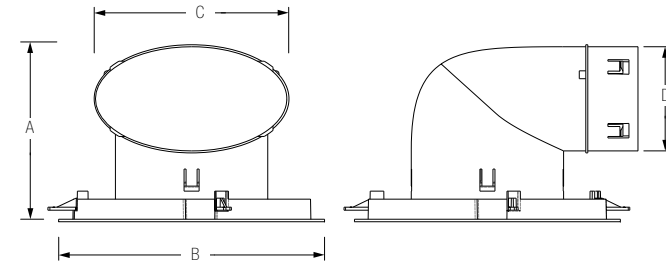

## Contour Fascia and Duct Connection

Description	Colour	Order Code
Adapter Unit - 150mm	White	DCT4500
Ceiling Plenum - 150mm	White	DCT4501

## Fascia Selections

Round				Square			
White	Black	LED White	LED Black	White	Black	LED White	LED Black
DCT4702	DCT4503	DCT4706	DCT4507	DCT4504	DCT4505	DCT4508	DCT4509

- Stylish slim line design
- Super low profile
- Available in white or black
- 10W LED Light panel options including driver with quick connection 12V plug and pre-fitted 240V supply lead and plug
- Choice of 150mm duct connecting ceiling plenum with 90° moulded plastic elbow outlet and back-flow preventer for unimpeded airflow, OR adapter unit
- Fascias are easy to install, remove and clean
- 5 year warranty

## Technical - LED Fascia

Model	LED Fascia	
	Round	Square
Supply	220-240V AC, 50Hz	
Wattage	11W	12W
Light (lm)	932 / 1054 / 1046	1112 / 1197 / 1224
LED Colour	3000K / 4000K / 6000K	
IP Rating	IP44	

## Dimensions (mm)

Type	Cut-Out Size W x H	A	B	C	D
Ceiling Plenum	238	196-167 (adjustable)	265	190	103
Adapter	238	75	265	-	-
Round Fascia	-	272	-	-	-
Square Fascia	-	272	272	-	-

Ceiling Plenum

Adapter

Fascias