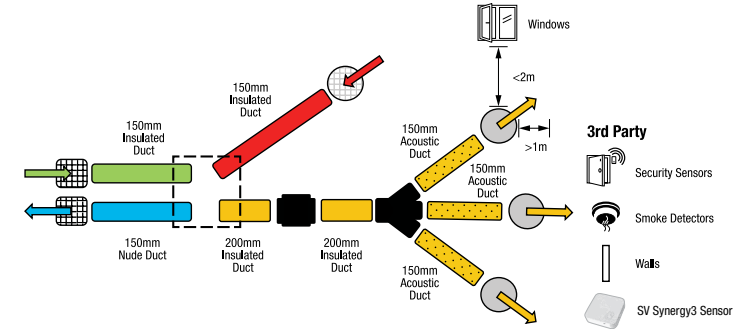

SmartVent Synergy3

SYN1015AD