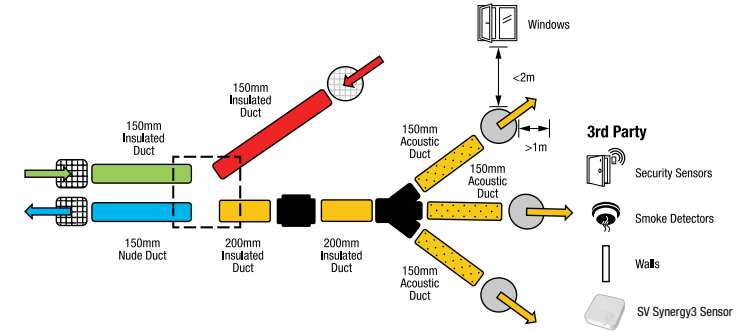

SmartVent Synergy3

Overview

SmartVent Synergy3 is a centralised energy or heat recovery system that constantly evaluates the environmental dynamics in and around your home. Four temperature and humidity sensors measure moisture content throughout the home, in the roof cavity and outside, to calculate dew point which is the measure of when condensation will appear on the windows given the internal temperature and moisture conditions combined with the temperature of the coldest surface. This comprehensive and clever solution can then determine how much improved air quality to introduce to effect change without the risk of over-ventilating. At the heart of these systems the exchange of heat energy from the outgoing air to the incoming air provides an excellent solution for homes built after 2002.

Connect to the next generation of whole house ventilation systems with **Smart Life App**

SmartVent Synergy3 Range

Home ventilation system best suited to homes built to modern standards

Model	Description	Order Code
SYN1015AD	3 supply outlets/1 extract (expandable to 4 outlets/2 extracts*) for homes up to 150m²	FAN7523
SYN2025AD	3 supply outlets/1 extract (expandable to 5 outlets/2 extracts*) for homes up to 250m²	FAN7524
SYN3035AD	3 supply outlets/1 extract (expandable to 6 outlets/2 extracts*) for homes up to 350m²	FAN7525

System Extensions

Model	Outlet	Extract
SYN1015AD / SYN2025AD / SYN3035AD	DCT4015	DCT4016

Extension kits can be used to add more rooms to your SmartVent home ventilation system.

Features and Seasonal Add-Ons