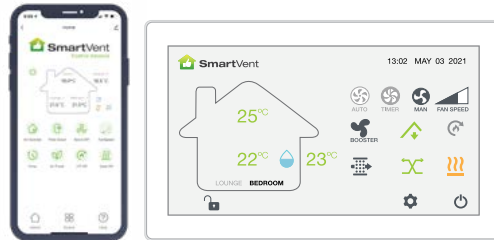

## Overview

SmartVent Synergy3 is a centralised energy or heat recovery system that constantly evaluates the environmental dynamics in and around your home. Four temperature and humidity sensors measure moisture content throughout the home, in the roof cavity and outside, to calculate dew point which is the measure of when condensation will appear on the windows given the internal temperature and moisture conditions combined with the temperature of the coldest surface. This comprehensive and clever solution can then determine how much improved air quality to introduce to effect change without the risk of over-ventilating. At the heart of these systems the exchange of heat energy from the outgoing air to the incoming air provides an excellent solution for homes built after 2002.

Connect to the next generation of whole house ventilation systems with **Smart Life App**

## SmartVent Synergy3 Range

Home ventilation system best suited to homes built to modern standards

Model	Description	Order Code
SYN1015AD	3 supply outlets/1 extract (expandable to 4 outlets/2 extracts*) for homes up to 150m <sup>2</sup>	FAN7523
SYN2025AD	3 supply outlets/1 extract (expandable to 5 outlets/2 extracts*) for homes up to 250m <sup>2</sup>	FAN7524
SYN3035AD	3 supply outlets/1 extract (expandable to 6 outlets/2 extracts*) for homes up to 350m <sup>2</sup>	FAN7525

## Features and Seasonal Add-Ons

Features	
App Control	
WiFi Connect	
Dew Point Control	
Humidity Sensing	
Temperature Sensing	
Low Temperature Protection	
Auto or Manual Operation	
Core Efficiency (°C)	up to <b>75%</b>
Boost Control	
Filter Change Alert	
Screen Brightness Control	
Scheduler	
Seasonal Add-Ons <sup>1)</sup>	
Flexible Air Source – Roof Cavity	
Heat Transfer	
Tempering Heater	