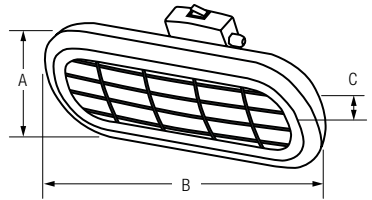

Instant Radiant Heaters

Enjoy instant summer warmth in your bathroom with the Manrose Terrazza 1000W radiant heater. A heating area of 5m² is delivered by low glare amber halogen lamp and reflector technology.

TERRAZZA - Bathrooms	Heater Wattage (W)	Lamp	Colour	Order Code
	1000	Halogen	Black	FAN7046

Dimensions (mm)

Model	A	B	C	
			(no bracket)	(with bracket)
TERRAZZA	190	460	113	220

Technical

Model	TERRAZZA
Supply	220-240V AC, 50Hz
Grille	Stainless Steel 304
Housing	Powder coated black aluminium
IP Rating	IP65
Weight	2.6kg
Warranty	2 years