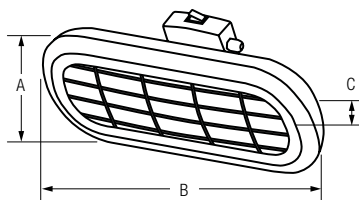

TERRAZZA - Outdoors	Heater Wattage (W)	Lamp	Colour	Order Code
	2000	Halogen	Black	FAN7047

Dimensions (mm)

Model	A	B	C	
			(no bracket)	(with bracket)
TERRAZZA	190	460	113	220

Technical

Model	TERRAZZA
Supply	220-240V AC, 50Hz
Grille	Stainless Steel 304
Housing	Powder coated black aluminium
IP Rating	IP65
Weight	2.6kg
Warranty	2 years