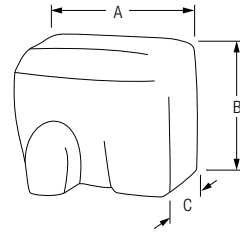

Total Power (kW)	Free Air Output (l/s)	Dry Time (sec)	Housing	Switching	Colour	Order Code
2.0	108	25-30 (approx)	3mm Aluminium	Auto	White	FAN4396
					Silver	FAN4395

Dimensions (mm)

Model	A	B	C	Net Weight (kg)
FAN4396	225	275	160	4.7
FAN4395				