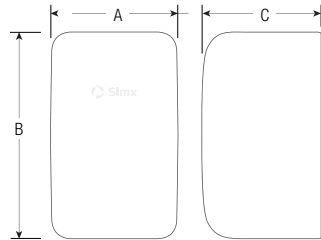

Fan Input (W)	Heater Input (W)	Air Speed (km/hr)	Dry Time (sec)	Housing	Colour	Order Code
500	650	216	10-15 (approx)	1.2mm Stainless Steel 304	Brushed Stainless	FAN6855

Dimensions (mm)

Model	A	B	C	Net Weight (kg)
FAN6855	172	253	145	3.0