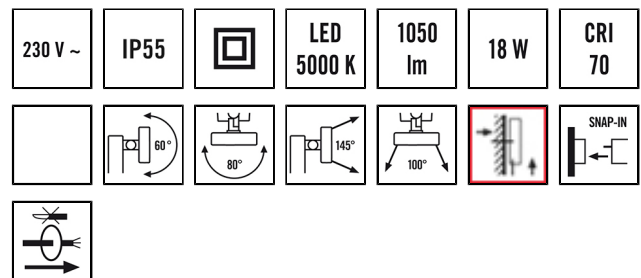

DATA SHEET

OFR 250 LED 5K BK

Item number EL10710216
GTIN 4015120710216

Product description

- LED spotlight
- Design lamp made of aluminum extruded profile and plastic
- 18 W, light colour approx. 5000 K white
- Rear Projection technology

Technical data

GENERAL	
Device category	Floodlights
Product information	The floodlights are intended for use outdoors. If used inside (e. g. below the ceiling) the heat cannot be sufficiently discharged where necessary.
Remote controllable	–
Conformity	CE, EAC, RoHS, WEEE
Warranty	3-year
ATTACHMENT	
Installation type	Surface mounting
Installation position	Wall
Type of connection	Screwed terminal
Connectable wire cross section	1,50 – 2,50 mm ²
Number of contacts	2
HOUSING	
Dimensions	Length 137 mm x Width 132 mm x Height/Depth 198 mm
Weight	745 g
Material	Aluminium and UV-stabilised plastic
Protection type	IP55
Permissible ambient temperature	-25 °C...+50 °C

Colour Black, similar to RAL 9005

ELECTRICAL VERSION	
Control system	ON/OFF
Protection class	II
Nominal voltage	230 V AC / 50 Hz

LIGHT	
Diffusor	transparent
Light emission	direct
Beam angle	110 °
Flicker factor	<10 %
Rated output P [W]	18 W
Luminous flux [lm]	1050 lm
Luminous efficacy	58 lm/W
Colour temperature	5000 K
Colour rendering index Ra	> 70
L70B10 lifetime at 25 °C	80000 h
Life time L70B50 at 25 °C	100000 h
Life time L80B10 at 25 °C	50000 h
Life time L80B50 at 25 °C	65000 h
Life time L90B10 at 25 °C	25000 h
Life time L90B50 at 25 °C	30000 h