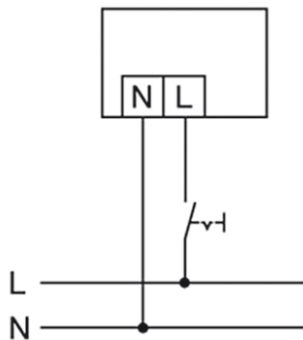

DATA SHEET

OFR 250 LED 5K BK

Item number EL10710216
GTIN 4015120710216

Product description

- LED spotlight
- Design lamp made of aluminum extruded profile and plastic
- 18 W, light colour approx. 5000 K white
- Rear Projection technology

Technical data

GENERAL	
Device category	Floodlights
Product information	The floodlights are intended for use outdoors. If used inside (e. g. below the ceiling) the heat cannot be sufficiently discharged where necessary.
Remote controllable	–
Conformity	CE, EAC, RoHS, WEEE
Warranty	3-year
ATTACHMENT	
Installation type	Surface mounting
Installation position	Wall
Type of connection	Screwed terminal
Connectable wire cross section	1,50 – 2,50 mm ²
Number of contacts	2
HOUSING	
Dimensions	Length 137 mm x Width 132 mm x Height/Depth 198 mm
Weight	745 g
Material	Aluminium and UV-stabilised plastic
Protection type	IP55
Permissible ambient temperature	-25 °C...+50 °C

Colour Black, similar to RAL 9005

ELECTRICAL VERSION	
Control system	ON/OFF
Protection class	II
Nominal voltage	230 V AC / 50 Hz

LIGHT	
Diffusor	transparent
Light emission	direct
Beam angle	110 °
Flicker factor	<10 %
Rated output P [W]	18 W
Luminous flux [lm]	1050 lm
Luminous efficacy	58 lm/W
Colour temperature	5000 K
Colour rendering index Ra	> 70
L70B10 lifetime at 25 °C	80000 h
Life time L70B50 at 25 °C	100000 h
Life time L80B10 at 25 °C	50000 h
Life time L80B50 at 25 °C	65000 h
Life time L90B10 at 25 °C	25000 h
Life time L90B50 at 25 °C	30000 h

DATA SHEET

OFR 250 LED 5K BK

Item number **GTIN**
EL10710216 4015120710216

Dimension drawing

Light distribution

Circuit diagram

Standard operation

Circuit diagram