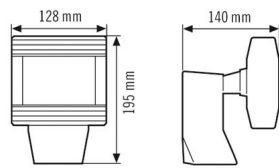

DATA SHEET

OFR 250 LED 5K BK

Item number   **GTIN**
EL10710216   4015120710216

Dimension drawing