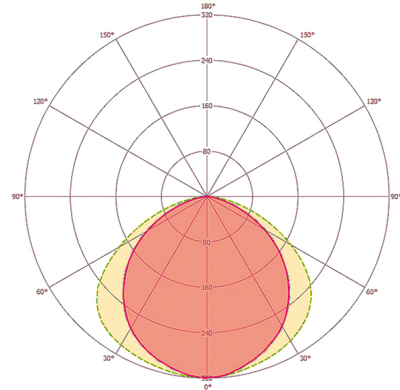

DATA SHEET

OFR 250 LED 5K BK

Item number **GTIN**
EL10710216 4015120710216

Dimension drawing

Light distribution

Circuit diagram

Standard operation

Circuit diagram