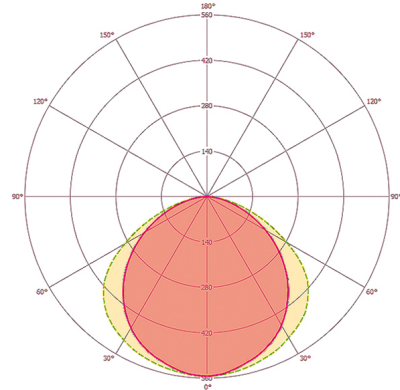

Colour	white, similar to RAL 9016
ELECTRICAL VERSION	
Control system	ON/OFF
Protection class	II
Nominal voltage	230 V AC / 50 Hz
LIGHT	
Diffusor	transparent
Light emission	direct
Beam angle	120 °
Flicker factor	<10 %
Rated output P	26 W
Luminous Flux (light)	1670 lm
Luminous efficacy	64,00 lm/W
Colour temperature	5000 K
Colour rendering index Ra	> 70
L70B10 lifetime at 25 °C	80000 h
Life time L70B50 at 25 °C	100000 h
Life time L80B10 at 25 °C	50000 h
Life time L80B50 at 25 °C	65000 h
Life time L90B10 at 25 °C	25000 h
Life time L90B50 at 25 °C	30000 h
Energy efficiency class	A++ to A

DATA SHEET

OFR 350 LED 5K WH

Item number **GTIN**
EL10710308 4015120710308

Scale drawing

Light distribution

Circuit diagram

Standard operation

Circuit diagram