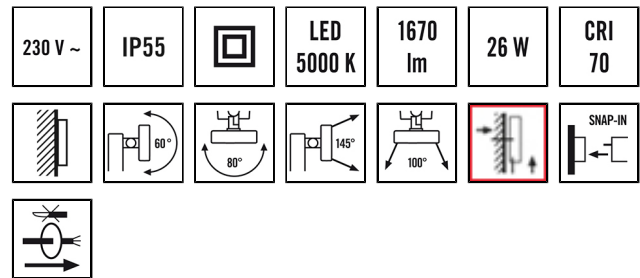

DATA SHEET

OFR 350 LED 5K WH

Item number EL10710308
GTIN 4015120710308

Product description

- LED spotlight
- Design lamp made of aluminum extruded profile and plastic
- 26 W, light colour approx. 5000 K white
- Rear Projection technology

Technical data

GENERAL	
Device category	Floodlights
Product information	The floodlights are intended for use outdoors. If used inside (e. g. below the ceiling) the heat cannot be sufficiently discharged where necessary.
Remote controllable	–
Conformity	CE, EAC, RoHS, WEEE
Warranty	3-year
ATTACHMENT	
Installation type	Surface mounting
Installation position	Wall
Type of connection	Screwed terminal
Connectable wire cross section	1,50 – 2,50 mm ²
Number of contacts	2
HOUSING	
Dimensions	Length 176 mm x Width 137 mm x Height/Depth 198 mm
Weight	897 g
Material	Aluminium and UV-stabilised plastic
Protection type	IP55
Permissible ambient temperature	-25 °C...+50 °C

Colour	white, similar to RAL 9016
ELECTRICAL VERSION	
Control system	ON/OFF
Protection class	II
Nominal voltage	230 V AC / 50 Hz
LIGHT	
Diffusor	transparent
Light emission	direct
Beam angle	120 °
Flicker factor	<10 %
Rated output P	26 W
Luminous Flux (light)	1670 lm
Luminous efficacy	64,00 lm/W
Colour temperature	5000 K
Colour rendering index Ra	> 70
L70B10 lifetime at 25 °C	80000 h
Life time L70B50 at 25 °C	100000 h
Life time L80B10 at 25 °C	50000 h
Life time L80B50 at 25 °C	65000 h
Life time L90B10 at 25 °C	25000 h
Life time L90B50 at 25 °C	30000 h
Energy efficiency class	A++ to A