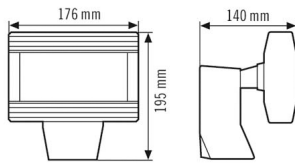

DATA SHEET

OFR 350 LED 5K WH

Item number   **GTIN**
EL10710308   4015120710308

Scale drawing