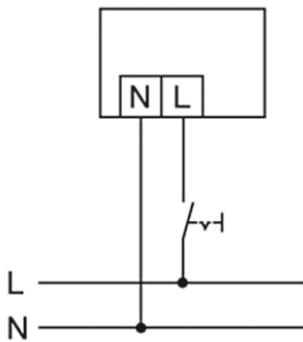

DATA SHEET

OFR 350 LED 5K WH

Item number **GTIN**
EL10710308 4015120710308

Scale drawing

Light distribution

Circuit diagram

Standard operation

Circuit diagram