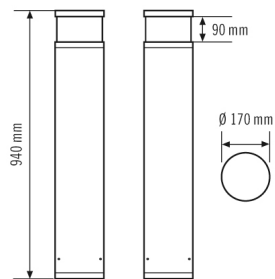

HOUSING	
Dimensions	Height/Depth 940 mm, Ø 170 mm
Weight	8000 g
Material	powder-coated aluminium
Protection type	IP65
Permissible ambient temperature	-25 °C...+40 °C
Relative humidity	5 - 95 %, non-condensing
Impact resistance	IK10
Colour	graphite gray, similar to RAL 7024

### Scale drawing