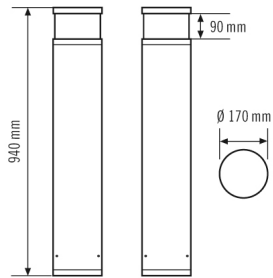

Offers special product features like:

- Protected against sea air

Technical data

GENERAL	
Device category	Bollard light
Remote controllable	–
Conformity	CE, EAC, RoHS, WEEE
Warranty	5 years

ATTACHMENT	
Installation type	Free standing
Installation position	Floor
Type of connection	Push terminal
Connectable wire cross section	1,50 – 2,50 mm ²
Number of contacts	3

HOUSING	
Dimensions	Height/Depth 940 mm, Ø 170 mm
Weight	7720 g
Material	powder-coated aluminium
Protection type	IP65
Permissible ambient temperature	-25 °C...+40 °C
Relative humidity	5 - 95 %, non-condensing
Impact resistance	IK10
Colour	graphite gray, similar to RAL 7024

ELECTRICAL VERSION	
Control system	ON/OFF
Protection class	I

Nominal voltage	110 - 240 V AC / 50 - 60 Hz
In-rush current	13 A / 57 µs
Leakage current	0,31 mA
Power consumption	65 mA

LIGHT	
Diffusor	opal
Light emission	direct
Beam angle	283 °
Flicker factor	<3 %
Rated output P	16 W
Luminous Flux (light)	1030 lm
Luminous efficacy	64,00 lm/W
Colour temperature	3000 K
Colour rendering index Ra	> 80
Colour tolerance	SDCM < 3
Color Quality Scale	80
L70B10 lifetime at 25 °C	105000 h
Life time L70B50 at 25 °C	110000 h
Life time L80B10 at 25 °C	65000 h
Life time L80B50 at 25 °C	70000 h
Life time L90B10 at 25 °C	35000 h
Life time L90B50 at 25 °C	35000 h
Photobiological safety	RG0
Energy efficiency class	A++ to A

DATA SHEET

ALVA BL 940/170 OP 360° 800 830 AN

Item number **GTIN**
EL10820045 4015120820045

Accessories

Product designation	GTIN
Mounting	
ALVA GROUND ANCHOR	4015120820083

Scale drawing

Light distribution