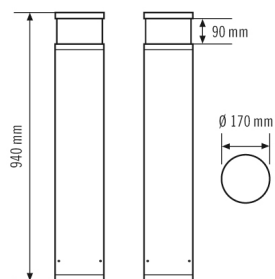

DATA SHEET

ALVA BL 940/170 OP 360° 1000 840 AN

Item number   **GTIN**
EL10820069   4015120820069

Accessories

Product designation	GTIN
Mounting	
ALVA GROUND ANCHOR	4015120820083

Scale drawing