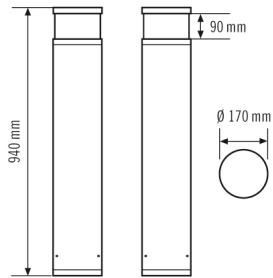

DATA SHEET

ALVA BL 940/170 TR 360° 1200 840 DALI AN

Item number EL10820229
GTIN 4015120820229

230 V ~	16 W		IP65		IK10	
LED 4000 K	CRI >80	DALI				

Product description

- LED DALI bollard light made from high-grade aluminium
- Dirt-repellent thanks to powder coating with lotus effect
- Integrated ballast (DALI), installation without further accessories
- High-quality housing, die-cast aluminium, charcoal grey powder-coated, similar to RAL 7024
- Colour temperature 4000 K

ATTACHMENT	
Installation type	Free standing
Installation position	Floor
Type of connection	Push terminal
Connectable wire cross section	1,50 – 2,50 mm ²
Number of contacts	5

HOUSING	
Dimensions	Height/Depth 940 mm, Ø 170 mm
Weight	7640 g
Material	powder-coated aluminium
Protection type	IP65
Permissible ambient temperature	-25 °C...+40 °C
Relative humidity	5 - 95 %, non-condensing
Impact resistance	IK10
Colour	graphite gray, similar to RAL 7024

ELECTRICAL VERSION	
Control system	DALI

Protection class	I
Nominal voltage	200 - 240 V AC / 50 - 60 Hz
In-rush current	12 A / 57 µs
Leakage current	0,31 mA
Power consumption	70 mA

LIGHT	
Diffusor	transparent
Light emission	direct
Beam angle	159 °
Flicker factor	<3 %
Rated output P	17 W
Luminous Flux (light)	1350 lm
Luminous efficacy	79,00 lm/W
Colour temperature	4000 K
Colour rendering index Ra	> 80
Colour tolerance	SDCM < 3
Color Quality Scale	80
L70B10 lifetime at 25 °C	105000 h
Life time L70B50 at 25 °C	110000 h
Life time L80B10 at 25 °C	65000 h
Life time L80B50 at 25 °C	70000 h
Life time L90B10 at 25 °C	35000 h
Life time L90B50 at 25 °C	35000 h
Photobiological safety	RG0
Energy efficiency class	A++ to A

DATA SHEET

ALVA BL 940/170 TR 360° 1200 840 DALI AN

Item number **GTIN**
EL10820229 4015120820229

Accessories

Product designation	GTIN
Mounting	
ALVA GROUND ANCHOR	4015120820083

Scale drawing

Light distribution