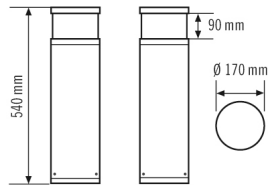

DATA SHEET

ALVA BL 540/170 TR 360° 1200 840 AN

Item number   **GTIN**
EL10820328   4015120820328

Accessories

Product designation	GTIN
Mounting	
ALVA GROUND ANCHOR	4015120820083

Scale drawing