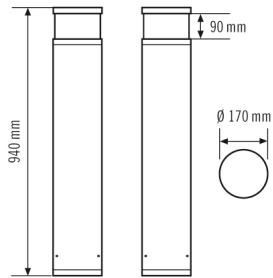

DATA SHEET

ALVA BL 940/170 TR 180° 600 830 AN

Item number   **GTIN**
EL10820601   4015120820601

Accessories

Product designation	GTIN
Mounting	
ALVA GROUND ANCHOR	4015120820083

Scale drawing