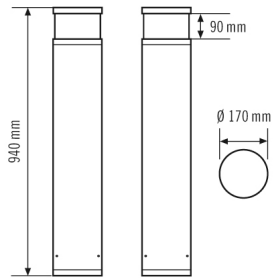

### Technical data

GENERAL	
Device category	Bollard light
User interface	DALI-Bus
Remote controllable	–
Conformity	CE, EAC, RoHS, WEEE
Warranty	5 years
ATTACHMENT	
Installation type	Free standing
Installation position	Floor
Type of connection	Push terminal
Connectable wire cross section	1,50 – 2,50 mm <sup>2</sup>
Number of contacts	5
HOUSING	
Dimensions	Height/Depth 940 mm, Ø 170 mm
Weight	7957 g
Material	powder-coated aluminium
Protection type	IP65
Permissible ambient temperature	-25 °C...+40 °C
Relative humidity	5 - 95 %, non-condensing
Impact resistance	IK10
Colour	graphite gray, similar to RAL 7024
ELECTRICAL VERSION	
Control system	DALI

## ALVA BL 940/170 OP 180° 600 840 DALI AN

**Item number**      **GTIN**  
EL10820823      4015120820823

### Scale drawing