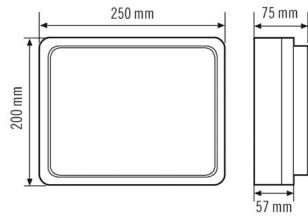

DATA SHEET

House number ALVA WL 15W 3000K WH MILKY ON/OFF

Item number   GTIN
EL10840012   4015120840012

Dimension drawing