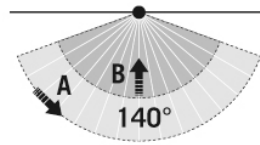

ATTACHMENT

Installation type	Surface mounting
Installation position	Ceiling / wall
Type of connection	Push terminal
Connectable wire cross section	1,50 - 2,50 mm ²
Number of contacts	4

HOUSING

Dimensions	Length 250 mm x Width 200 mm x Height/ Depth 75 mm
Weight	1684 g
Material	powder-coated aluminium
Protection type	IP65
Permissible ambient temperature	-25 °C...+40 °C
Impact resistance	IK09
Colour	white, similar to RAL 9016
Glow wire test in accordance with IEC 60695-2-10	650 °C

SENSORS

Detection angle	140°
Recommended installation height	3 m
Max. mounting height	5 m

DATA SHEET

House number ALVA WL 15W 4000K WH MILKY AUTO

Item number **GTIN**
EL10840234 4015120840234

Dimension drawing

Field of detections

Detection range

Light distribution