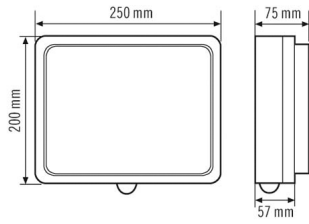

ATTACHMENT

Installation type	Surface mounting
Installation position	Ceiling / wall
Type of connection	Push terminal
Connectable wire cross section	1,50 - 2,50 mm ²
Number of contacts	4

HOUSING

Dimensions	Length 250 mm x Width 200 mm x Height/ Depth 75 mm
Weight	1684 g
Material	powder-coated aluminium
Protection type	IP65
Permissible ambient temperature	-25 °C...+40 °C
Impact resistance	IK09
Colour	white, similar to RAL 9016
Glow wire test in accordance with IEC 60695-2-10	650 °C

SENSORS

Detection angle	140°
Recommended installation height	3 m
Max. mounting height	5 m

DATA SHEET

House number ALVA WL 15W 4000K WH MILKY AUTO

Item number **GTIN**
EL10840234 4015120840234

Dimension drawing

Field of detections

Detection range

Light distribution