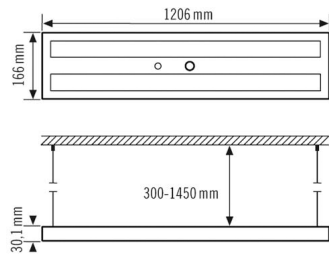

Technical data

| GENERAL | |
|--|--|
| Device category | Pendant light |
| User interface | DALI-Bus |
| Remote controllable | – |
| Conformity | CE, EAC, RoHS, WEEE |
| Warranty | 5 years |
| ATTACHMENT | |
| Installation type | Pendant |
| Installation position | Ceiling |
| HOUSING | |
| Dimensions | Length 1206 mm x Width 166 mm x Height/Depth 30 mm |
| Weight | 6000 g |
| Material | Aluminium |
| Surface finish | Powder-coated |
| Protection type | IP20 |
| Permissible ambient temperature | 0 °C...+40 °C |
| Relative humidity | 5 - 93 %, non-condensing |
| Colour | white, similar to RAL 9003 |
| Glow wire test in accordance with IEC 60695-2-10 | 650 °C |
| ELECTRICAL VERSION | |
| Control system | DALI |
| Protection class | I |

| Nominal voltage | 220 - 240 V AC / 50 - 60 Hz |
|---------------------------|-----------------------------|
| Stand-by consumption | < 1 W |
| LIGHT | |
| Diffusor | transparent |
| Glare suppression | DDP (micro-prismatic) |
| Light emission | direct/indirect |
| Beam angle | 80 ° |
| Unified Glare Rating | ≤ 19 |
| Flicker factor | < 3 % |
| Rated output P | 78 W |
| Luminous Flux (light) | 8830 lm |
| Luminous efficacy | 113,00 lm/W |
| Colour temperature | 4000 K |
| Colour rendering index Ra | > 80 |
| Colour tolerance | SDCM < 3 |
| Color Quality Scale | CQS > 80 |
| L70B10 lifetime at 25 °C | 70000 h |
| Life time L70B50 at 25 °C | 80000 h |
| Life time L80B10 at 25 °C | 45000 h |
| Life time L80B50 at 25 °C | 50000 h |
| Life time L90B10 at 25 °C | 25000 h |
| Life time L90B50 at 25 °C | 25000 h |
| Photobiological safety | RG1 |
| Energy efficiency class | A++ to A |

ISABELLE PDL 1200 DDP TR 8800 840 DALI WH

Item number **GTIN**
E010306167 4015120306167

Accessories

| Product designation | GTIN |
|----------------------------------|---------------|
| Adapter | |
| ISABELLE PDL CONNECTING PLATE WH | 4015120306242 |

Scale drawing

Light distribution