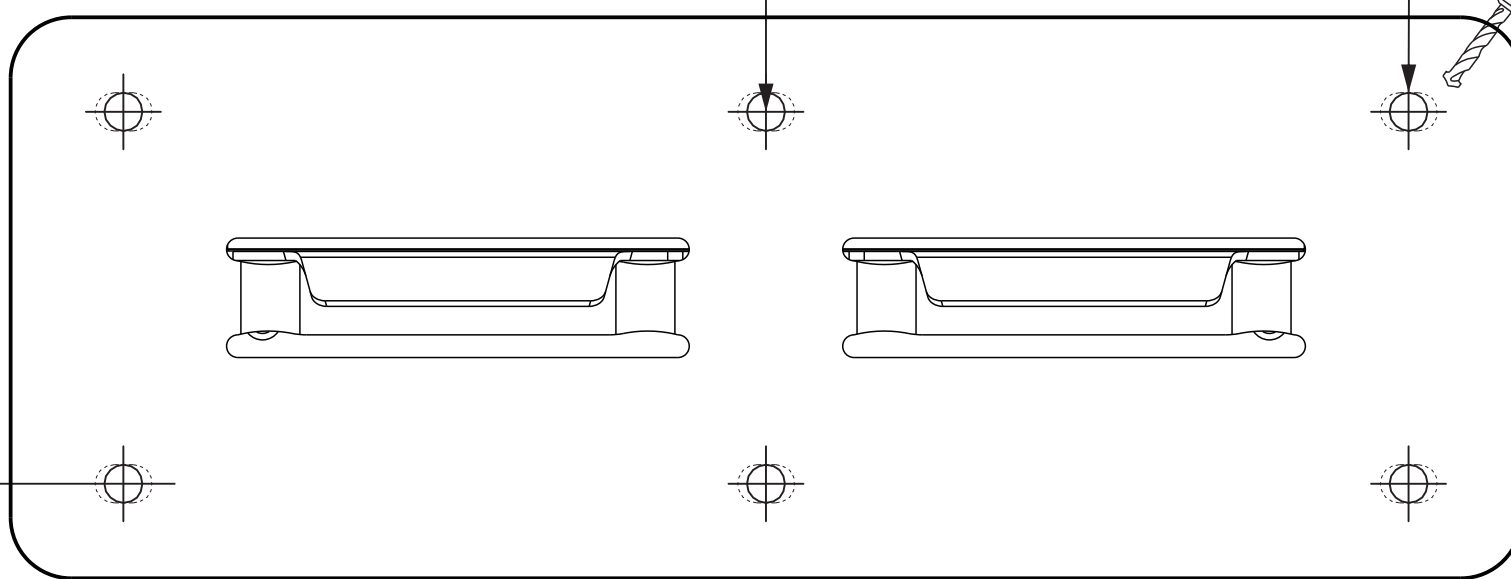

Tempesta Hand Dryer

FAN7423

105.4mm

Drill 6 x Ø6mm

RECOMMENDED MOUNTING HEIGHTS

	Men's Washrooms	850mm
	Women's Washrooms	800mm
	Disabled Washrooms	730mm

U
Hardwire
Entrance

Theftproof
Lock

Drill 2 x Ø6mm