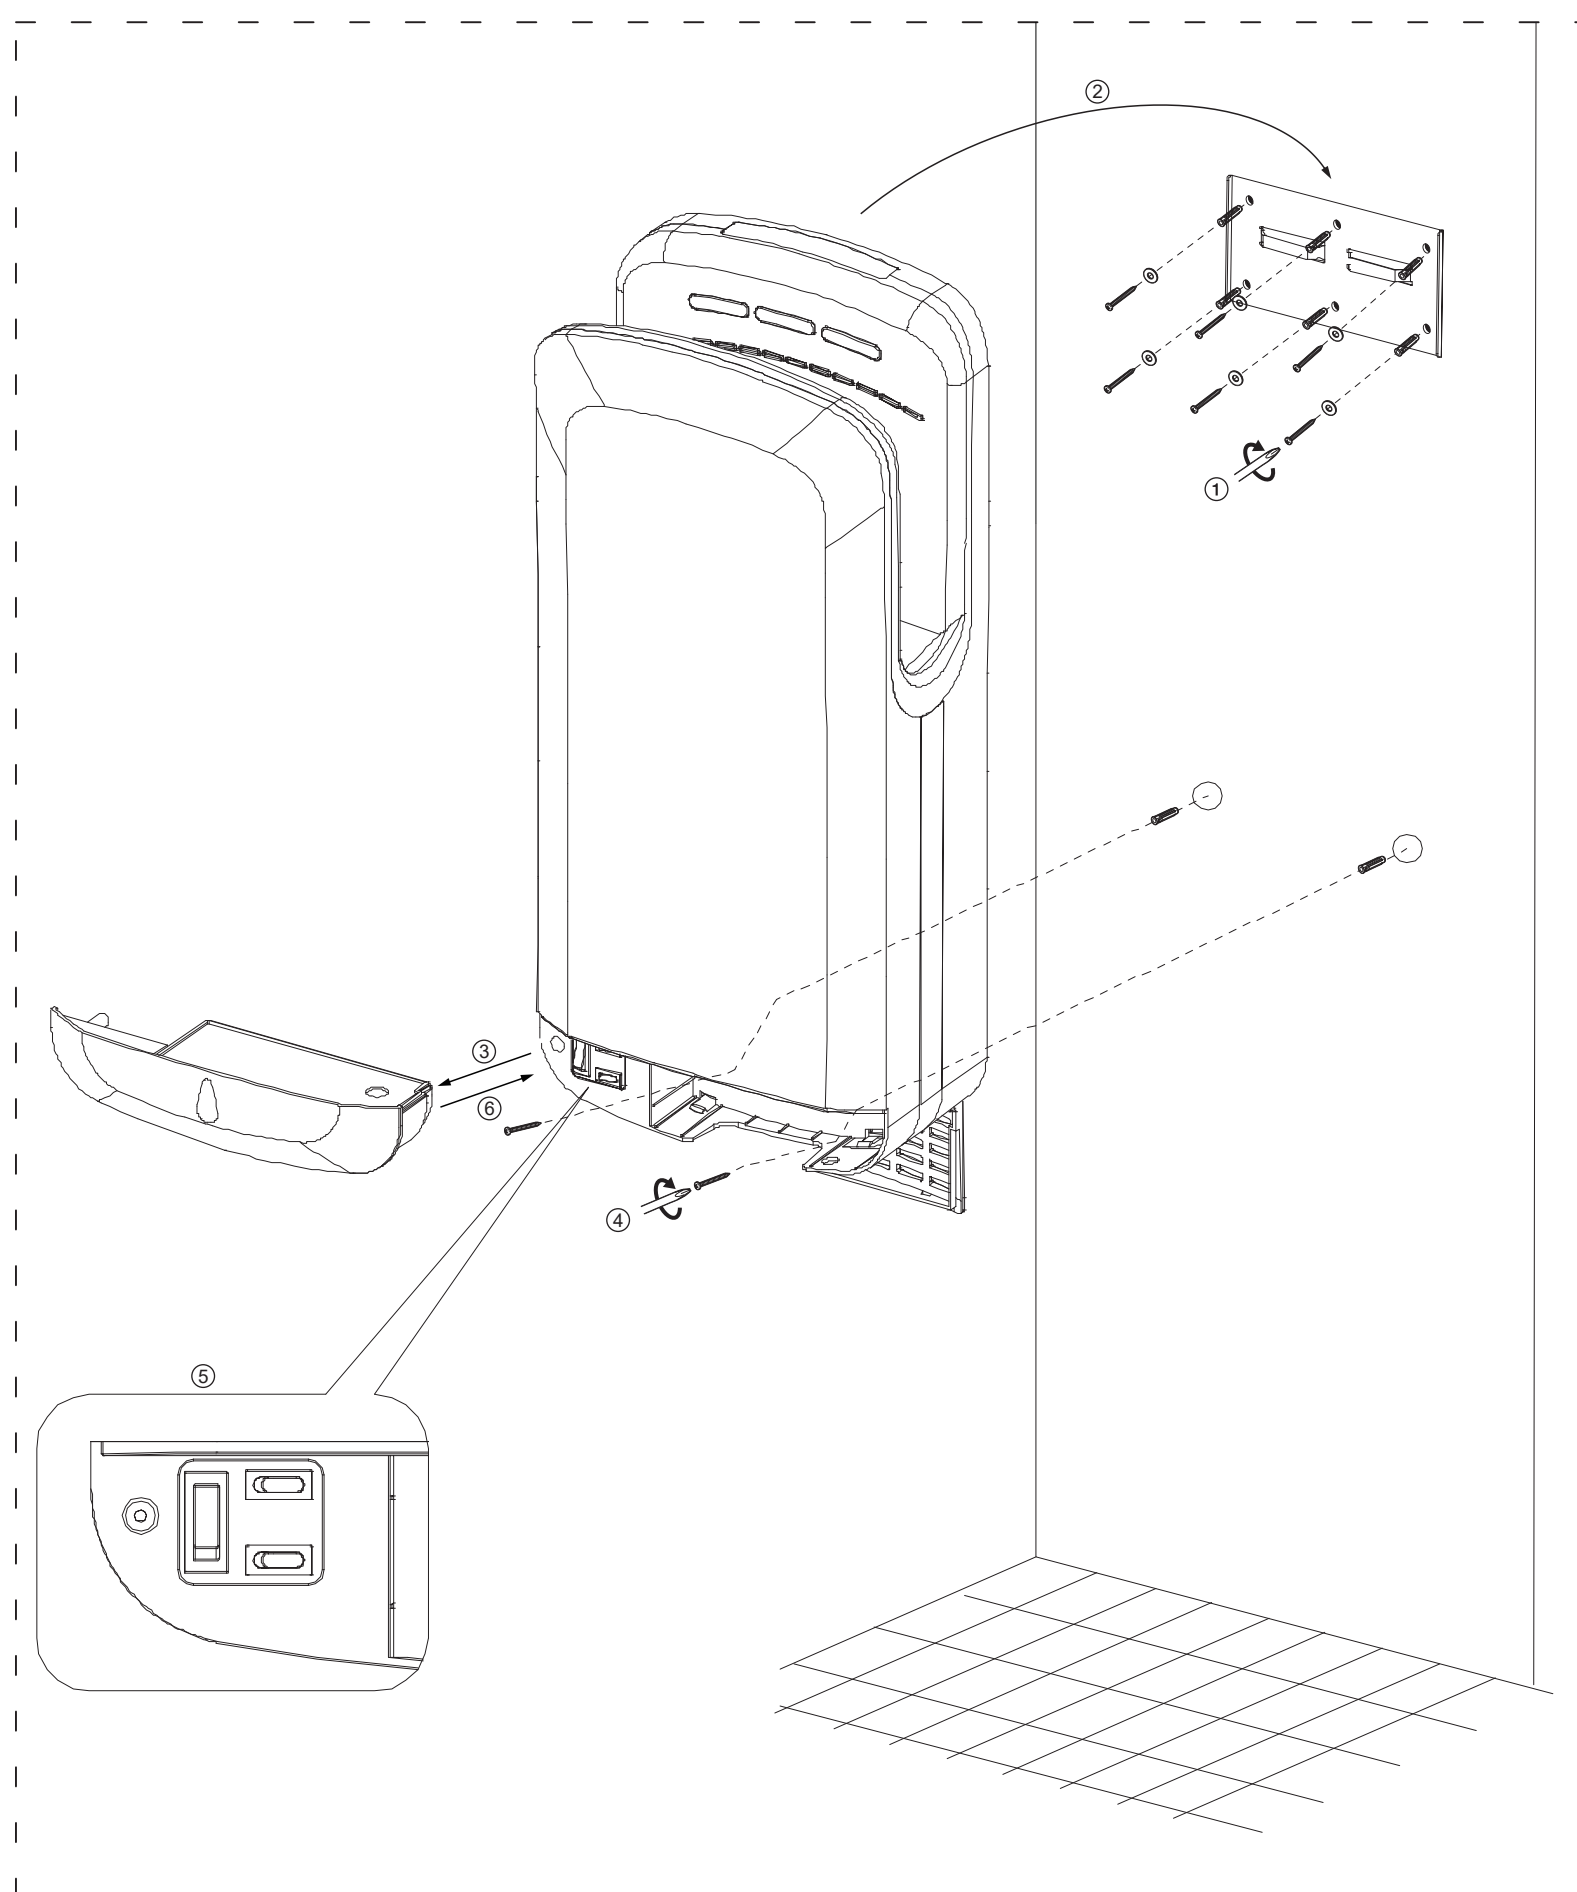

Tempesta Hand Dryer

FAN7423

105.4mm

Drill 6 x Ø6mm

RECOMMENDED MOUNTING HEIGHTS

	Men's Washrooms	850mm
	Women's Washrooms	800mm
	Disabled Washrooms	730mm

U
Hardwire
Entrance

Theftproof
Lock

Drill 2 x Ø6mm