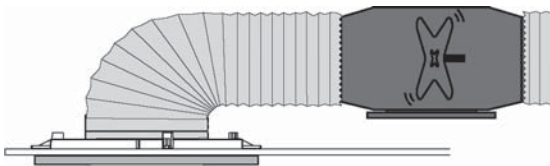

Adapter Plate Installation