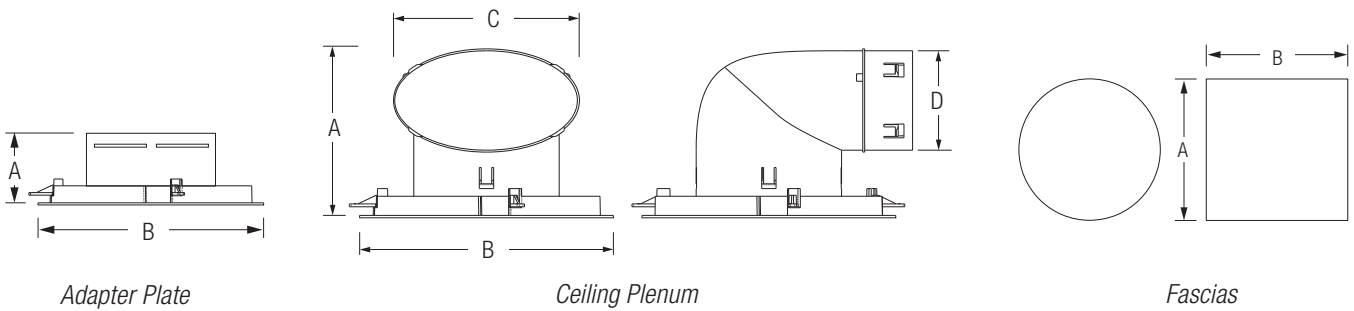

Adapter Plate

Ceiling Plenum

Fascias