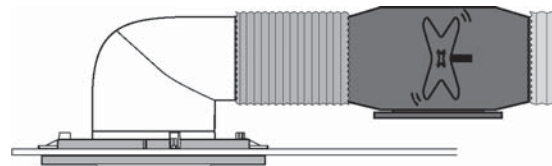

Inline Extraction Fan Kits - Hyper150 EC Fan & Contour Fascias

Dimensions (mm)

Model	A	B	C	D
FAN7044	200	143	170	185
Adapter Plate	75	265	-	-
Ceiling Plenum	196-167 (adjustable)	265	190	103
Round Fascia	272	-	-	-
Square Fascia	272	272	-	-

FAN7044

Adapter Plate

Ceiling Plenum

Fascias

Adapter Plate Installation

Ceiling Plenum Installation

Technical

Model	Fan	LED Fascia
Supply	220-240V AC, 50Hz	
Sound Level	38 dB(A)	-
Max. Operating Temp	45°C	-
Wattage	18W	10W
Light	-	850 lm
LED Colour	-	42000K
IP Rating	IP44	IP44