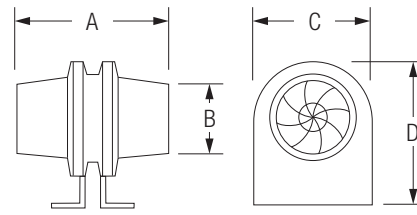

Inline Extraction Fan Kits - Hyper150 EC Fan & Contour Fascias

Dimensions (mm)

Model	A	B	C	D
FAN7044	200	143	170	185
Adapter Plate	75	265	-	-
Ceiling Plenum	196-167 (adjustable)	265	190	103
Round Fascia	272	-	-	-
Square Fascia	272	272	-	-

FAN7044