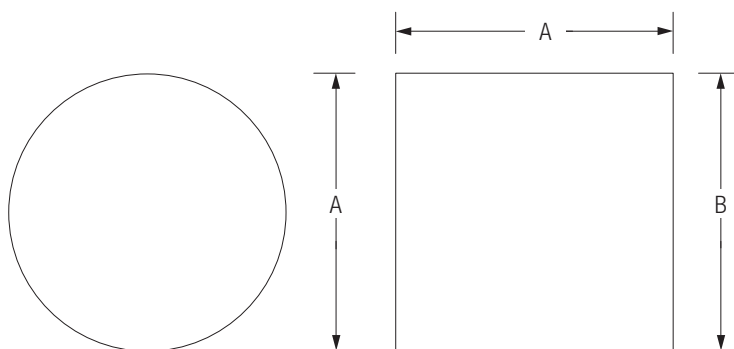

CONFIGURABLE SYSTEMS

Dimensions (mm)

Type	Cut-Out Size W x H	A	B	C	D
Ceiling Plenum	238	196-167 (adjustable)	265	190	103
Adapter	238	75	265	-	-
Round Fascia	-	272	-	-	-
Square Fascia	-	272	272	-	-

Fascias