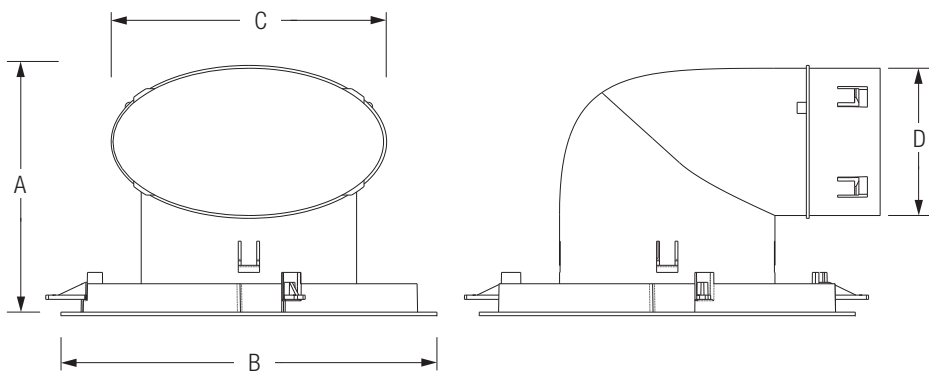

- Stylish slim line design
- Super low profile
- Available in white or black
- 10w LED Light panel options including driver with quick connection 12V plug and pre-fitted 240V supply lead and plug
- Choice of 150mm duct connecting ceiling plenum with 90° moulded plastic elbow outlet and back-flow preventer for unimpeded airflow, OR adapter unit
- Fascias are easy to install, remove and clean
- 5 year warranty

Technical - LED Fascia

Description	Specification
Power	220-240V AC, 50Hz
Wattage	10W
Light	850 lm
LED Colour	42000K
IP Rating	IP44

CONFIGURABLE SYSTEMS

Dimensions (mm)

Type	Cut-Out Size W x H	A	B	C	D
Ceiling Plenum	238	196-167 (adjustable)	265	190	103
Adapter	238	75	265	-	-
Round Fascia	-	272	-	-	-
Square Fascia	-	272	272	-	-