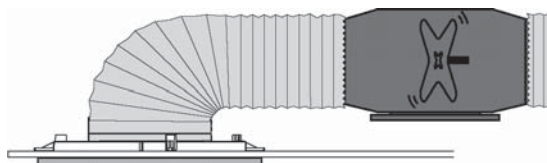

CONFIGURABLE SYSTEMS

Contour Fascia and Duct Connection

Description	Colour	Order Code
Adapter Unit - 150mm	White	DCT4500
Ceiling Plenum - 150mm	White	DCT4501

Fascia Selections

Round				Square			
White	Black	LED White	LED Black	White	Black	LED White	LED Black
DCT4502	DCT4503	DCT4506	DCT4507	DCT4504	DCT4505	DCT4508	DCT4509

- Stylish slim line design
- Super low profile
- Available in white or black
- 10w LED Light panel options including driver with quick connection 12V plug and pre-fitted 240V supply lead and plug
- Choice of 150mm duct connecting ceiling plenum with 90° moulded plastic elbow outlet and back-flow preventer for unimpeded airflow, OR adapter unit
- Fascias are easy to install, remove and clean
- 5 year warranty

Technical - LED Fascia

Description	Specification
Power	220-240V AC, 50Hz
Wattage	10W
Light	850 lm
LED Colour	42000K
IP Rating	IP44

CONFIGURABLE SYSTEMS

Dimensions (mm)

Type	Cut-Out Size W x H	A	B	C	D
Ceiling Plenum	238	196-167 (adjustable)	265	190	103
Adapter	238	75	265	-	-
Round Fascia	-	272	-	-	-
Square Fascia	-	272	272	-	-