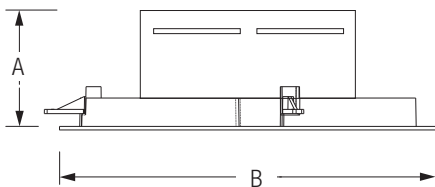

CONFIGURABLE SYSTEMS

Dimensions (mm)

Type	Cut-Out Size W x H	A	B	C	D
Ceiling Plenum	238	196-167 (adjustable)	265	190	103
Adapter	238	75	265	-	-
Round Fascia	-	272	-	-	-
Square Fascia	-	272	272	-	-

Adapter