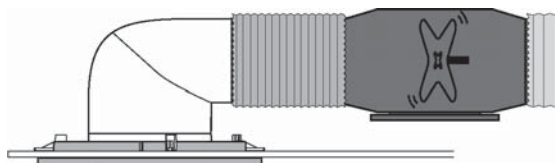

CONFIGURABLE SYSTEMS

Contour Fascia and Duct Connection

Description	Colour	Order Code
Adapter Unit - 150mm	White	DCT4500
Ceiling Plenum - 150mm	White	DCT4501

Fascia Selections

Round				Square			
White	Black	LED White	LED Black	White	Black	LED White	LED Black
DCT4502	DCT4503	DCT4506	DCT4507	DCT4504	DCT4505	DCT4508	DCT4509

- Stylish slim line design
- Super low profile
- Available in white or black
- 10w LED Light panel options including driver with quick connection 12V plug and pre-fitted 240V supply lead and plug
- Choice of 150mm duct connecting ceiling plenum with 90° moulded plastic elbow outlet and back-flow preventer for unimpeded airflow, OR adapter unit
- Fascias are easy to install, remove and clean
- 5 year warranty

Technical - LED Fascia

Description	Specification
Power	220-240V AC, 50Hz
Wattage	10W
Light	850 lm
LED Colour	42000K
IP Rating	IP44

CONFIGURABLE SYSTEMS

Dimensions (mm)

Type	Cut-Out Size W x H	A	B	C	D
Ceiling Plenum	238	196-167 (adjustable)	265	190	103
Adapter	238	75	265	-	-
Round Fascia	-	272	-	-	-
Square Fascia	-	272	272	-	-