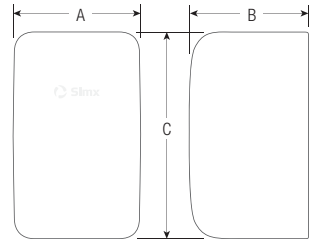

Fan Input (W)	Heater Input (W)	Air Speed (km/hr)	Dry Time (sec)	Drying Distance (cm)	Housing	Colour	Order Code
500	650	216	10-15 (approx)	15-20	1.2mm Stainless Steel 304	Brushed Stainless	FAN6855

## Dimensions (mm)

Model	A	B	C	Weight (kg)
FAN6855	172	145	253	3.0