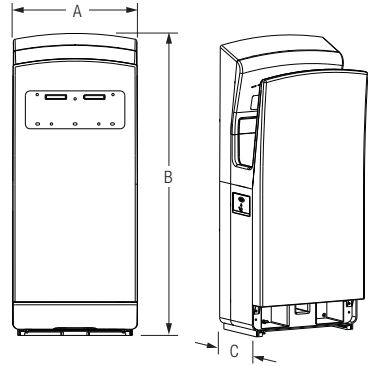

SIDE DRAFT Hand Dryers

Automatically adds heat to the airflow if it senses room temperature drop below 25°C. In-built drip tray included. An ultra modern design and tough stainless steel case to protect against corrosion and vandalism. 2 year warranty.

Fan Input (W)	Heater Input (W)	Air Speed (m/sec)	Dry Time (sec)	Housing	Colour	Order Code
800	800	95	10-15	1.2mm Stainless Steel 304	Brushed Stainless	FAN5655

Dimensions (mm)

Model	A	B	C	Weight (kg)
FAN6855	300	730	222	11.2