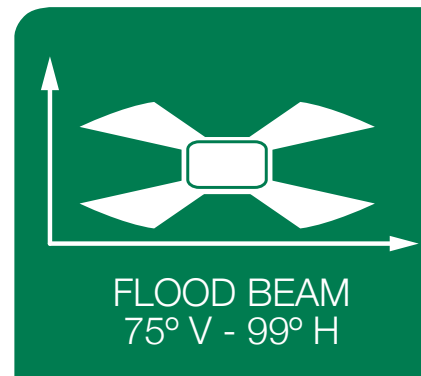

## *New Generation Area Lighting*

State of the art housing design with a wider choice in functionality, extra wide beam optics with high output CREE lamps - MightyLite sets a benchmark for LED floodlighting.