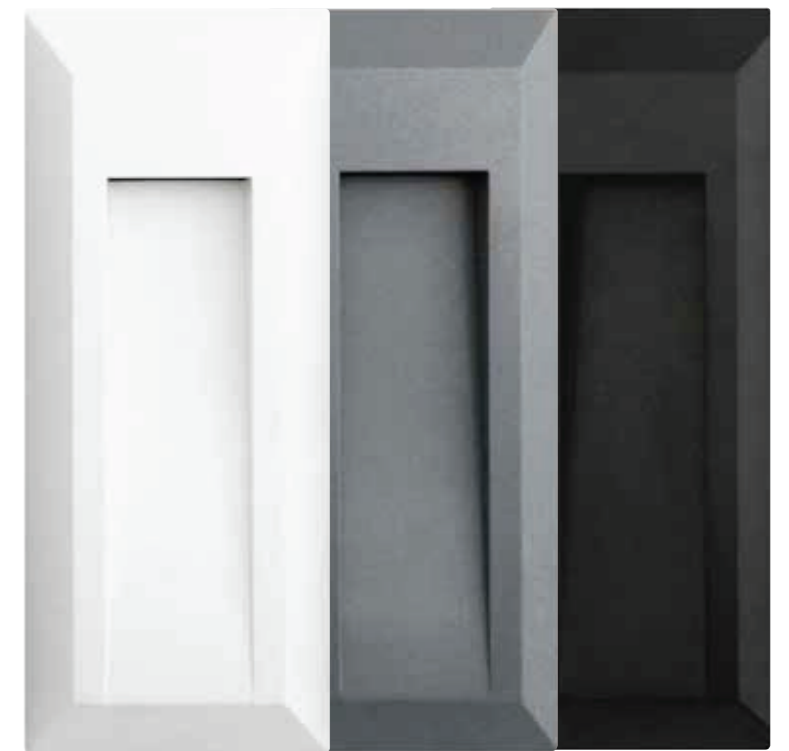

# LED WASHERS **Vertical or Horizontal**

Grazing light effects in a surface mount wall washer for that finishing touch to entrances, pathways, stairs and patios. Supplied with two trim colours for user flexibility.

**LHT0251 - Horizontal**  
Fascia colours supplied: white/black

**LHT0252 - Vertical**  
Fascia colours supplied: white/grey/black

Provides a downward light output  
No Driver required

**3** YEAR  
WARRANTY