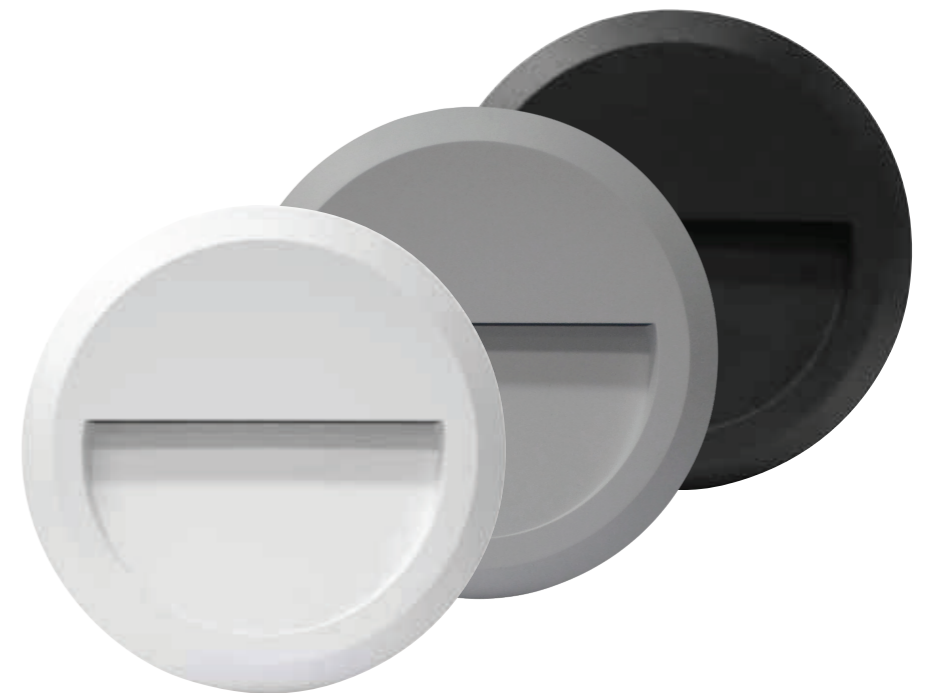

LED WASHERS

Square or Round

Grazing light effects in a surface mount wall washer for that finishing touch to entrances, pathways, stairs and patios. Supplied with two trim colours for user flexibility.

LHT0253 - Square
Fascia colours supplied: white/black

LHT0254 - Round
Fascia colours supplied: white/grey/black

Provides a downward light output
No Driver required

3 YEAR
WARRANTY