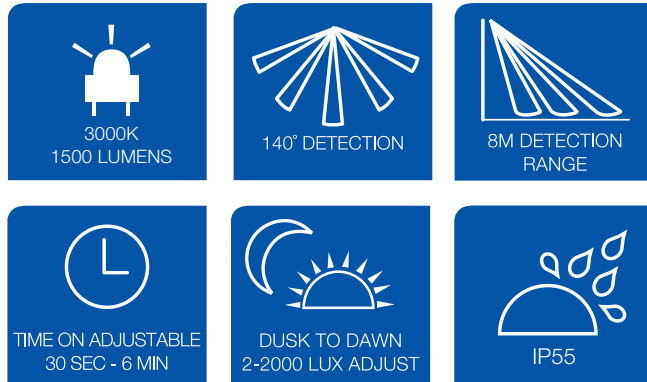

SENSOR LED MAX

PIR SECURITY SPOTLIGHT

This discrete, compact sensorlight drives powerful 2 x 8 watt LED light beams complete with a handy adjustable mounting bracket for use on wall or ceiling.

The wide beam spread will give you big area coverage where you need it. The PIR sensor pans 180° for flexible aiming to customise to your location.

SENSOR LED MAX WHITE
LHT0270

SENSOR LED MAX BLACK
LHT0269

- ▶ *Twin Spotlight with PIR Motion Detector*
- ▶ *Wide Beam 2x 8 Watt LED*
- ▶ *Mount to Wall or Ceiling*

3 YEAR
WARRANTY

www.simx.co.nz