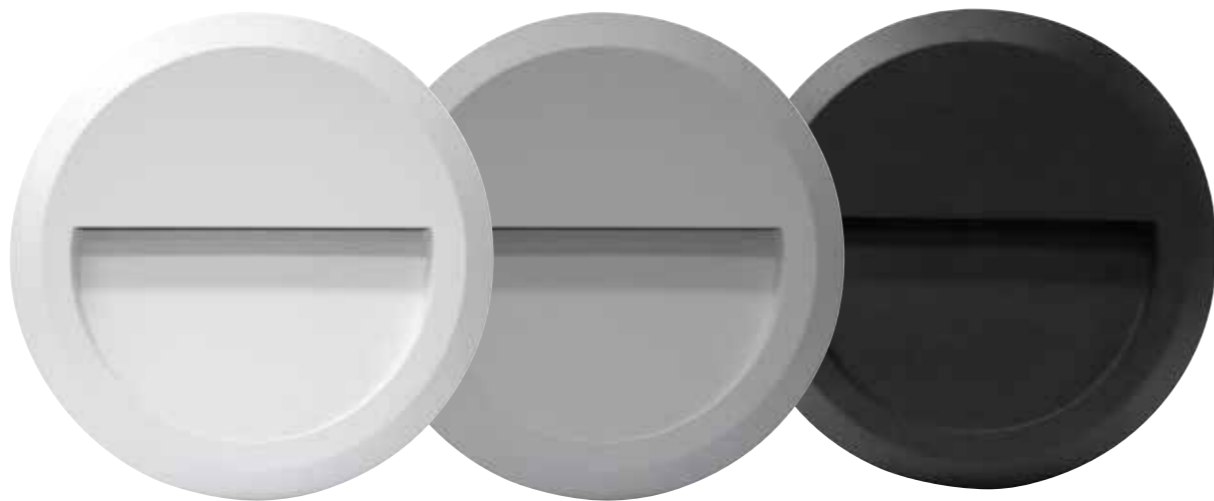

LED WASHERS

Square or Round

Grazing light effects in a surface mount wall washer for that finishing touch to entrances, pathways, stairs and patios. Supplied with three trim colours for user flexibility.

LHT0254 - Round

LHT0253 - Square

Provides a downward light output

No Driver required

Each pack includes a white, silver and black trim

3 YEAR
WARRANTY