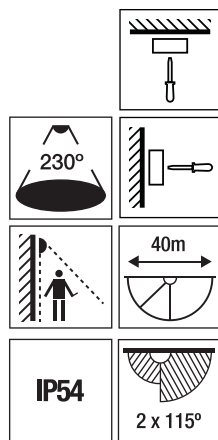

**FLAT 360° Sensor**

- 230V AC, DALI, KNX
- 6m low profile
- Matt/gloss
- Zero-cross switching

**RC 230i Sensor**

- 230V AC, 12-36V AC/DC KNX
- 20m detection range
- 360° anti-creep alert
- Corner mount accessory
- Wall/ceiling mount to IP54