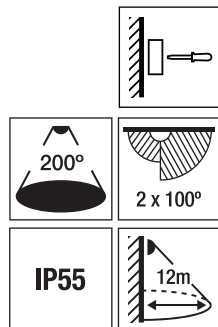

**PD-C 360° Sensor**

- 230V AC, 12-36V AC/DC, 1-10V DC
- DALI, KNX
- HVAC switching options
- Daylight harvest (dim) options
- Multiple channel outputs
- Corridor options

**MD-W 200° Sensor**

- 230V AC
- 12m detection range
- 2 x 100° zone control
- Wall mount to IP55
- Silver trim accessory