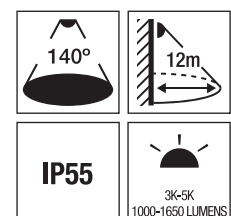

Reflect LED Floodlight

- Rear projection technology for low glare
- Wall or ceiling mount
- ON/OFF or PIR sensor
- Black/white, 12W/20W/26W

MightyLite LED Floodlight

- Compact size and outstanding design
- Suitable for residential and commercial applications
- ON/OFF or PIR sensor
- Black/white, 15W/24W

Flood LED Floodlight

- Outstanding contemporary design
- 110° beam precision optics
- Wall or ceiling mount, 30W/50W

OFR/AFR LED Floodlights

- Glare free, rear projection technology
- Wall mount only
- ON/OFF or PIR sensor
- Black/white, 18W/26W

ESYLUX

MightyLite LED Digital SOLAR Floodlight Kit

- Off-grid solar powered
- Li-Ion digital charging up to 12 Ah
- Remote control included for custom settings
- Dimmable and courtesy light
- ON/OFF or PIR sensor, 16W/28W

Eclipse All-In-One Solar LED Light

- Off-grid solar powered
- Battery Management System to deliver efficient operation
- Infrared sensor improves efficiency of the system
- Wall or pole mount
- 6W/12W/24W/36W

SUN SYNK