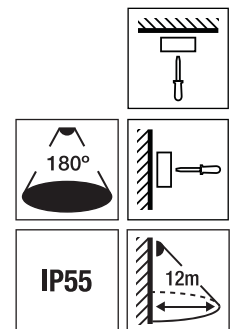

### Smart Sense 180° PIR Sensor

- 2kW switching capacity
- Manual override capable
- Large accessible wiring cavity