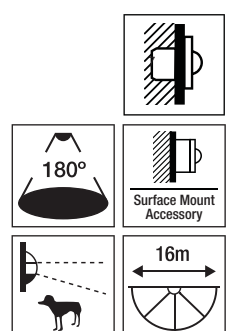

- 230V AC, 12-36V AC/DC, DALI, KNX
- PIR+ acoustic sensor
- HVAC switching options
- Surface and recess accessories
- Pet activation shielding