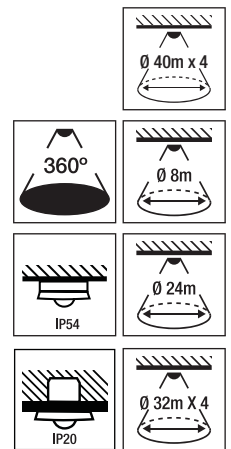

- 230V AC, 12-36V AC/DC, 1-10V DC
- DALI, KNX
- HVAC switching options
- Daylight harvest (dim) options
- Multiple channel outputs
- Corridor options