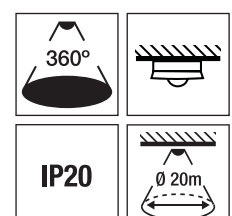

Micro Sense 360° Microwave Sensor

- High sensitivity for presence detection
- 1.2kW switching capacity and 314m²
- Detects through glass and partitions