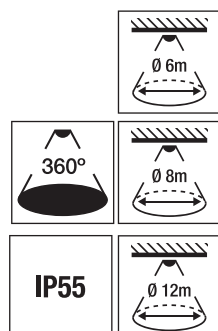

**DUAL Technology 360° Sensor**

- 230V AC
- PIR+ acoustic sensor
- Surface and recess accessories

**Compact-MINI 360° Sensor**

- 230V AC, 12-36V AC/DC, DALI, KNX
- 6m, 8m, 12m detection options
- Recessed ceiling or wall mount