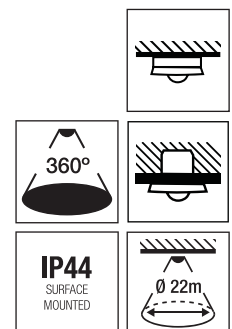

Smart Sense 360° Dual Mount PIR Sensor

- Triple PIR for hi/low sensing zones
- Manual override capable
- Massive 380m² coverage
- Recess or surface mount