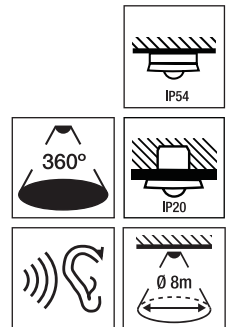

- 230V AC
- PIR+ acoustic sensor
- Surface and recess accessories