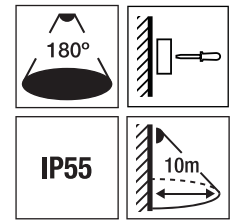

### Smart Sense 180° PIR Sensor

- 2kW switching capacity
- Manual override capable
- Large accessible wiring cavity