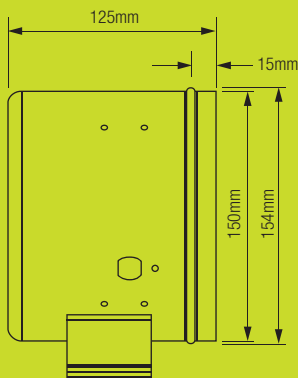

Best in Class Performance

The Manrose Blue Jet EC mixed flow inline fan is truly at the forefront of high pressure and airflow performance technology. The compact 150mm unit occupies minimal space while being suitable for a very wide range of applications.

The fan incorporates a cold rolled metal housing, jet design mixed flow impeller and fixed blade airflow guides, while being equipped with a cutting edge brushless EC motor providing exceptional energy efficiency. The fan has variable speed control via the supplied controller and cable.

Thanks to its innovative design, the Manrose Blue Jet fan delivers greater air volume and, high air pressure with the best in class installed performance, against reduced power consumption.

Features

- Jet technology inspired impeller and fixed blades, designed to efficiently channel air dynamically to create higher air pressure and airflow
- Aluminium/cold rolled metal fan housing for resistance to tough operating environments
- Variable speed control for commissioning set up via supplied roof space controller
- Heavy duty NMB ball bearing for longer life
- Blade Fire-Proofing Grade UL94V-0
- 6-pole brushless motor with sine wave drive
- Locked-motor protection
- Soft-start motor driver
- 5 year Manrose warranty

Dimensions (mm)