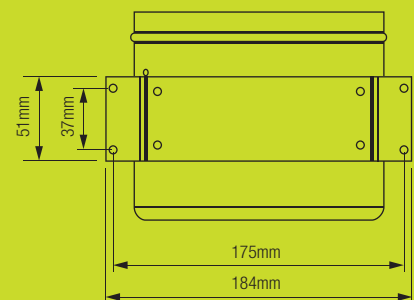

Best in Class Performance

The Manrose Blue Jet EC mixed flow inline fan is truly at the forefront of high pressure and airflow performance technology. The compact 150mm unit occupies minimal space while being suitable for a very wide range of applications.

Dimensions (mm)

Kit Contents

Product	FAN6960
150mm EC Mixed Flow Inline Fan	1
0-100% Speed Control (Potentiometer)	1
10m Control Cable	1
220-240V 3-Pin Plug and Lead	1

Technical Specifications

Power	220-240V AC, 50Hz
Fan Type	150mm mixed flow
Fan Speed	5000 RPM (max.)
Max. Watts	40W
Max. Pressure	490 Pa
Fan Performance	165 l/s, 594m ³ /hr
Specific Fan Power	0.24 W/l/s
Sound Level	60 dB(A)
Load Protection	Overcurrent
Housing	Cold rolled metal
Impeller	Plastic
Speed Control	0-100% potentiometer
IP Rating	IPX4