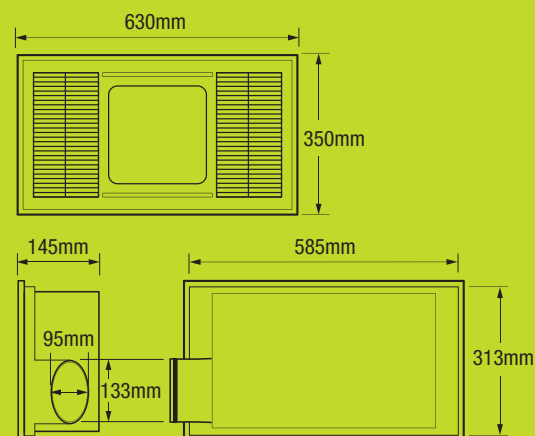

Contents

Product Code	FAN7291
VIVO Bathroom Heat Fan Light Unit	x1
Ø125mm Duct 3m Length	x1
Exterior Grille	x1
4 Gang Wall Switch	x1

Technical Specifications

Supply:	220-240VAC 50Hz
Fan Type:	Centrifugal
Exhaust Static Pressure:	115Pa
Exhaust Fan Performance:	92 l/s, 330m ³ /hr free-air performance
Exhaust Fan Power:	50W
LED Lamp:	20W, 1900 lm 4000K panel
Heater Fan Power:	40W
Heater Wattage:	1400W/2000W
Sound level:	49.5 dB(A)
Cut Out Size:	590 x 320mm
Min. Install Depth:	220mm
Duct Size:	125mm
IP Rating:	IPX2

Dimensions (mm)

E6337 Complies with AS/NZS Standards
Specifications are subject to change without notice.