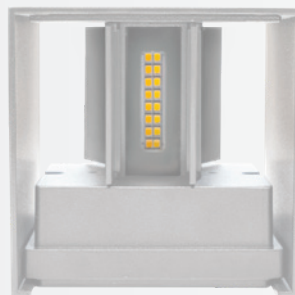

LHT1231

LHT1230

CUBIC

LED WALL LIGHT

- Up Down Light in compact housing
- 3CCT colour switchable 2700k - 6500k
- Adjustable barndoors to alter beam angle

560 lm
2700K 4000K 6500K
2x5W INPUT

CUBIC

LED WALL LIGHT

Technical Data

Wattage	Luminous Flux	LED Colour	Switching	CRI	Colour	Product Code
2 x 5W	480 lm 560 lm 530 lm	2700k 4000k 6500k	Standard	>80	Black White	LHT1230 LHT1231

Dimensions H x W x D (mm)	Housing	Mounting	Safety	IP Rating	Impact Protection	Warranty
100 x 100 x 100	Aluminium Body	Wall	Class I	IP65	IK08	5 years

Adjustable barndoors to alter light output angle above and below independently

Open

Closed