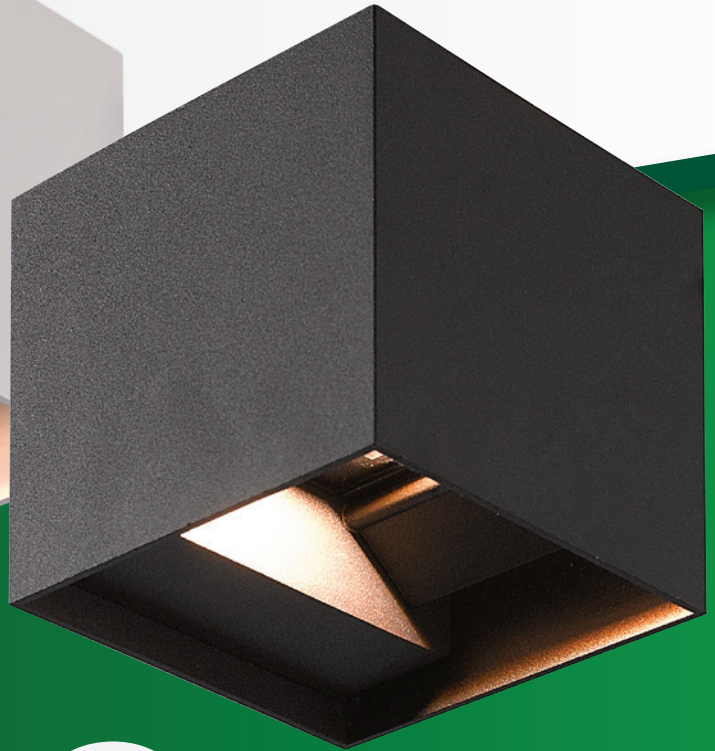

LHT1231

LHT1230

CUBIC

LED WALL LIGHT

- Up Down Light in compact housing
- 3CCT colour switchable 2700k - 6500k
- Adjustable barndoors to alter beam angle

560 lm
2700K 4000K 6500K
2x5W INPUT

CUBIC

LED WALL LIGHT

Technical Data

Wattage	Luminous Flux	LED Colour	Switching	CRI	Colour	Product Code
2 x 5W	480 lm 560 lm 530 lm	2700k 4000k 6500k	Standard	>80	Black White	LHT1230 LHT1231

Dimensions H x W x D (mm)	Housing	Mounting	Safety	IP Rating	Impact Protection	Warranty
100 x 100 x 100	Aluminium Body	Wall	Class I	IP65	IK08	5 years

Adjustable barndoors to alter light output angle above and below independently

Open

Closed