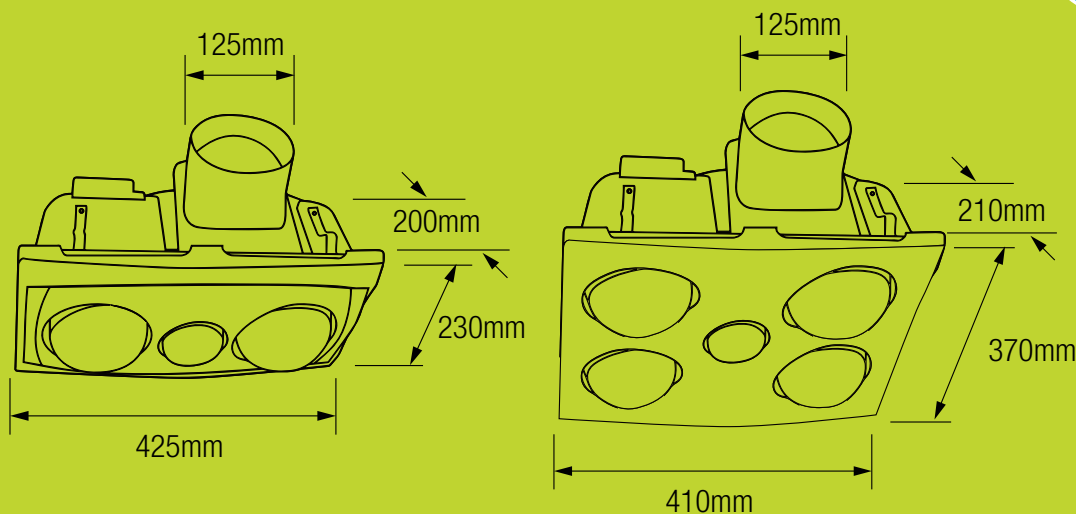

SPARTA 2
FAN1281

SPARTA 4
FAN1282

Technical Specifications

	FAN1281	FAN1282
Supply	220-240VAC 50Hz	220-240VAC 50Hz
Max Load	593W	1143W
Fan	Centrifugal	Centrifugal
Fan Performance	50 l/s, 180m ³ /hr	50 l/s, 180m ³ /hr
Heat Lamp	2 x 275W Glass Lamps	4 x 275W Glass Lamps
LED Lamp	8w	8W
IP Rating	IPX4	IPX4
Ducting	125mm Diameter x 1.5mtr	125mm Diameter x 1.5mtr
Exterior Grille	125mm Eggcrate	125mm Eggcrate
Wall Switch	Independent Fan/Heat/Light Switch Included	Independent Fan/Heat/Heat/Light Switch Included
Cut Out Size	375mm x 198mm	320mm x 320mm

Contents

- 1x Heat-Fan Light Unit with Lamps
- 1x 1.5mtr Aluminium Ducting
- 1 x Exterior Grille
- 1x Wall Switch

Dimensions (mm)

E6337

Complies with AS/NZS Standards
Specifications are subject to change without notice.