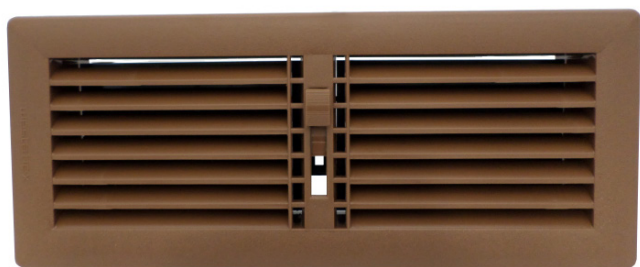

**Simx**

FLOOR REGISTERS - AVAILABLE COLOURS

WHITE

GREY

CHOCOLATE

BEIGE

BLACK

MUSHROOM

SLATE GREY

OFF WHITE