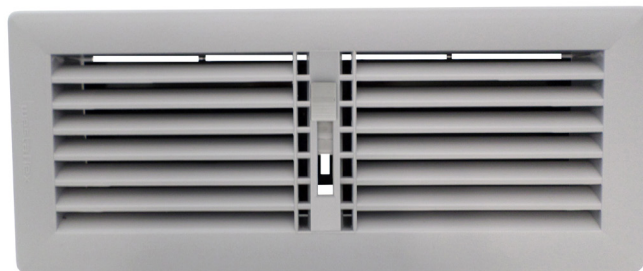

**Simx**

FLOOR REGISTERS - AVAILABLE COLOURS

WHITE

GREY

CHOCOLATE

BEIGE

BLACK

MUSHROOM

SLATE GREY

OFF WHITE