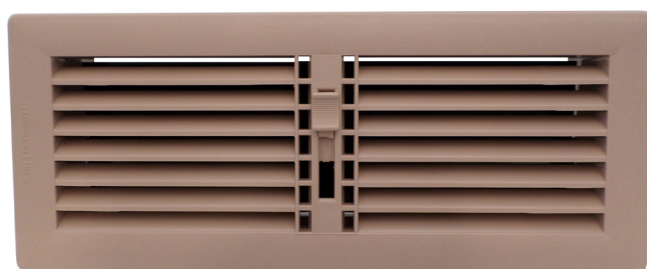

**Simx**

FLOOR REGISTERS - AVAILABLE COLOURS

WHITE

GREY

CHOCOLATE

BEIGE

BLACK

MUSHROOM

SLATE GREY

OFF WHITE