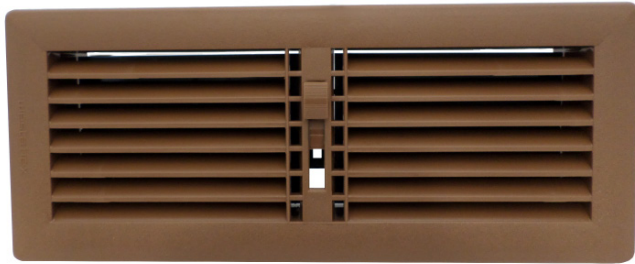

**Simx**

FLOOR REGISTERS - AVAILABLE COLOURS

WHITE

GREY

CHOCOLATE

BEIGE

BLACK

OFF WHITE

SLATE GREY