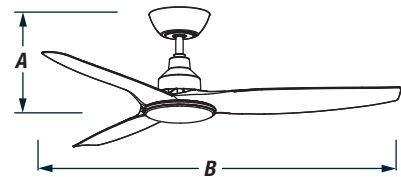

# Skyfan<sup>DC</sup>

The future in fans

1200mm (48") Fully Glass Fibre Composite 3 Blade Ceiling Fan

## DIMENSIONS

A	B
360mm	1200mm

## BLADES

**Count:** Three  
**Materials:** Glass Fibre Composite  
**Sweep:** 1200mm (48")  
**Pitch:** 12.5°