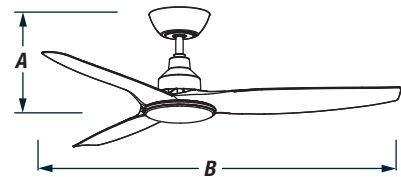

# Skyfan<sup>DC</sup>

The future in fans

1300mm (52") Fully Glass Fibre Composite 3 Blade Ceiling Fan

## DIMENSIONS

A	B
360mm	1300mm