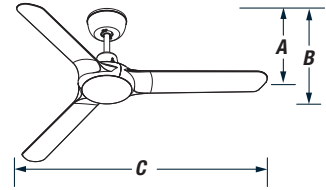

SPYDA

THE CEILING FAN REVOLUTION

1250MM

WITH LED LIGHT

1250mm (50") Fully Moulded 3 Blade Ceiling Fan with Tri-Colour LED Light

6 YEAR WARRANTY

DIMENSIONS

	A (BLADE)	B (TOTAL)	C (SWEEP)
WITH LIGHT	332mm	395mm	1250mm