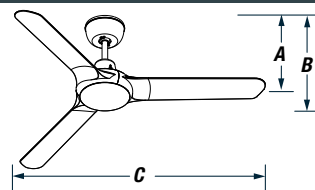

## DIMENSIONS

	A (BLADE)	B (TOTAL)	C (SWEEP)
NO LIGHT	332mm	355mm	1400mm