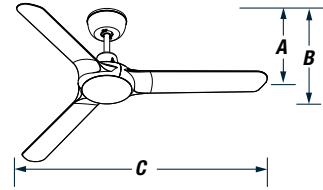

SPYDA

THE CEILING FAN REVOLUTION

1400MM

WITH LED LIGHT

1400mm (56") Fully Moulded 3 Blade Ceiling Fan with Tri-Colour LED Light

6 YEAR WARRANTY

DIMENSIONS

	A (BLADE)	B (TOTAL)	C (SWEEP)
WITH LIGHT	332mm	395mm	1400mm

BLADES

Count: Three
Materials: PC Composite
Sweep: 1400mm (56")
Pitch: HIGH (curved blade)

MOTOR

Type: AC True Spin™
Wattage (HML): 68/22/13 watts
Air Movement: 13,320 / 10,440 / 6,300m³H
RPM: 220/140/100rpm
Capacitor: 2.0µf