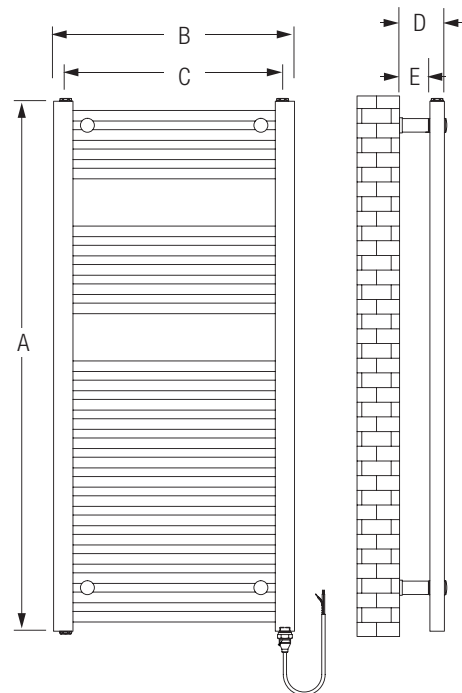

Product Catalogue

HEATING
PRODUCTS

Table of Contents

Towel Heater	174
Instant Radiant Heaters	175
Heater-Fan-Light Systems	176
Heat-Fan-Light Systems	176
Heat-Light Systems	176

Towel Heaters

Steel construction with high quality chrome or white finish models. Quality production technology resulting in absolute consistency of heat distribution. Can be mounted with cable entry on the left or right and power supply lead included. Complete fitting set supplied. 5 year warranty.

TOWEL HEATER	Wattage (W)	Colour	Order Code
	250	White	FAN6937
		Chrome	FAN6938
Adjustable Towel Heater Timer (1 to 10 hours)			FAN7048

Dimensions (mm)

Model	A	B	C	D	E
Towel Heater	1100	500	450	93-108	63-78

TERRAZZA	Heater Wattage (W)	Lamp	Colour	Order Code
	1250	Halogen	Black	FAN7047

Dimensions (mm)

Model	A	B	C	
			(no bracket)	(with bracket)
TERRAZZA	190	460	113	220

Technical

Model	TERRAZZA
Supply	220-240V AC, 50Hz
Grille	Stainless Steel 304
Housing	Powder coated black aluminium
IP Rating	IP65
Weight	2.6kg
Warranty	2 years