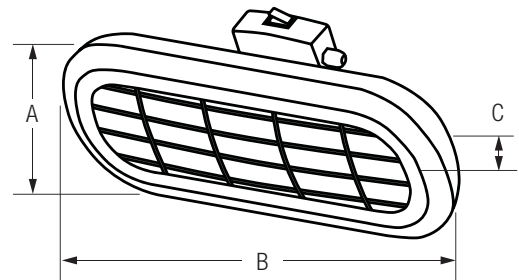

TOWEL HEATER	Wattage (W)	Colour	Order Code
	250	White	FAN6937
		Chrome	FAN6938
Adjustable Towel Heater Timer (1 to 10 hours)			FAN7048

Dimensions (mm)

Model	A	B	C	D	E
Towel Heater	1100	500	450	93-108	63-78

TERRAZZA	Heater Wattage (W)	Lamp	Colour	Order Code
	1250	Halogen	Black	FAN7047

Dimensions (mm)

Model	A	B	C	
			(no bracket)	(with bracket)
TERRAZZA	190	460	113	220

Technical

Model	TERRAZZA
Supply	220-240V AC, 50Hz
Grille	Stainless Steel 304
Housing	Powder coated black aluminium
IP Rating	IP65
Weight	2.6kg
Warranty	2 years