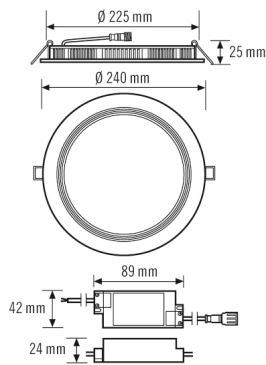

ELSA-2 DL 225 OP 110° 1800 830 WH

Item number E010299001
GTIN 4015120299001

ON/OFF	220 - 240 V ~/~	LED 3000 K	CRI 80	Phi 1700 lm	94 lm/W	UGR ≤ 25
IP20 IP44						

Technical data

GENERAL	
Device category	Downlight
Product information	Do not cover the downlight directly with insulating material.
Remote controllable	-
Conformity	CE, EAC, RoHS, WEEE
Warranty	5 years
ATTACHMENT	
Installation type	Recessed mounting
Installation position	Ceiling
Installation dimension	Installation depth: 40 mm, Ø 225 mm
Type of connection	Open end
Connectable wire cross section	0.75 - 2.5 mm ²
Number of contacts	3
Length of cable	0.18 m
HOUSING	
Dimensions	Height 25 mm, Ø 240 mm
Weight	871 g
Material	powder-coated aluminium
Protection type	IP20 / IP44 below the ceiling (built-in)
Permissible ambient temperature	-20 °C...+40 °C
Relative humidity	5 - 93 %, non-condensing
Colour	white, similar to RAL 9003
Glow wire test in accordance with IEC 60695-2-10	650 °C

ELSA-2 DL 225 OP 110° 1800 830 WH

Item number	GTIN
EO10299001	4015120299001

Accessories

Product designation	Item number	Product description	GTIN
Adapter			
ELSA-2 RING 225	EO10300264	Adapter ring 225-265 mm for ELSA-2 series	4015120300264
Electrical accessories			
JUNCTION BOX 5-POLE BK	EO10430992	Universal junction box, black, 5-pin, 2.5 mm ²	4015120430992
Mounting			
ELSA-2 MOUNTING FRAME 225 SM WH	EO10300899	Ceiling installation frame for ELSA-2 225 series	4015120300899

Dimension drawing

Lichtverteilung

Circuit diagram

Standard operation.

Detailed product description

- LED downlight, 18 W for ceiling mounting
- Recessed luminaire with opal cover (diffuser)
- High-quality housing, aluminium lamp body, white powder-coated (RAL 9003)
- Can be used for ceiling mounting without additional accessories
- Colour temperature: 3000 K with the lowest colour tolerances
- Luminous flux: 1750 lm