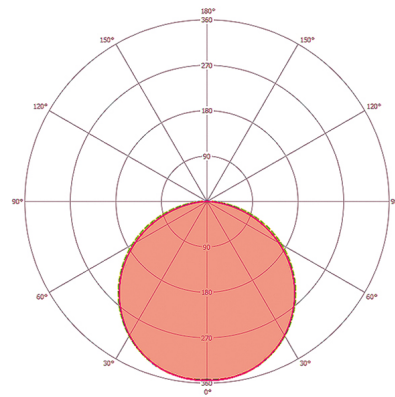

Lichtverteilung

Circuit diagram

Standard operation.

Detailed product description

- LED downlight, 18 W for ceiling mounting
- Recessed luminaire with opal cover (diffuser)
- High-quality housing, aluminium lamp body, white powder-coated (RAL 9003)
- Can be used for ceiling mounting without additional accessories
- Colour temperature: 3000 K with the lowest colour tolerances
- Luminous flux: 1750 lm